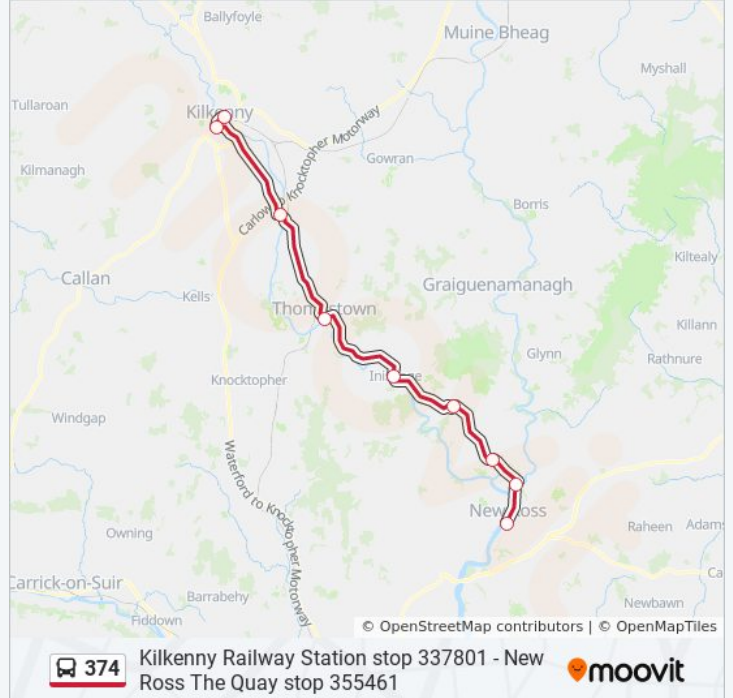

374

New Ross The Quay - Kilkenny Station

Get The App

The 374 bus line (New Ross The Quay - Kilkenny Station) has 2 routes. For regular weekdays, their operation hours are:

(1) Kilkenny: 10:30 AM(2) New Ross: 3:00 PM

Use the Moovit App to find the closest 374 bus station near you and find out when is the next 374 bus arriving.

Direction: Kilkenny

9 stops

[VIEW LINE SCHEDULE](#)

- New Ross the Quay
- Mountelliot
- Stripes
- Clodagh
- Inistioge
- Thomastown
- Bennetsbridge
- Ormonde College
- Kilkenny Station

374 bus Info

Direction: Kilkenny

Stops: 9

Trip Duration: 69 min

Line Summary:

Direction: New Ross

9 stops

[VIEW LINE SCHEDULE](#)

374 bus Info

Direction: New Ross

Stops: 9

Trip Duration: 73 min

Line Summary:

374 bus time schedules and route maps are available in an offline PDF at moovitapp.com. Use the [Moovit App](#) to see live bus times, train schedule or subway schedule, and step-by-step directions for all public transit in Ireland.