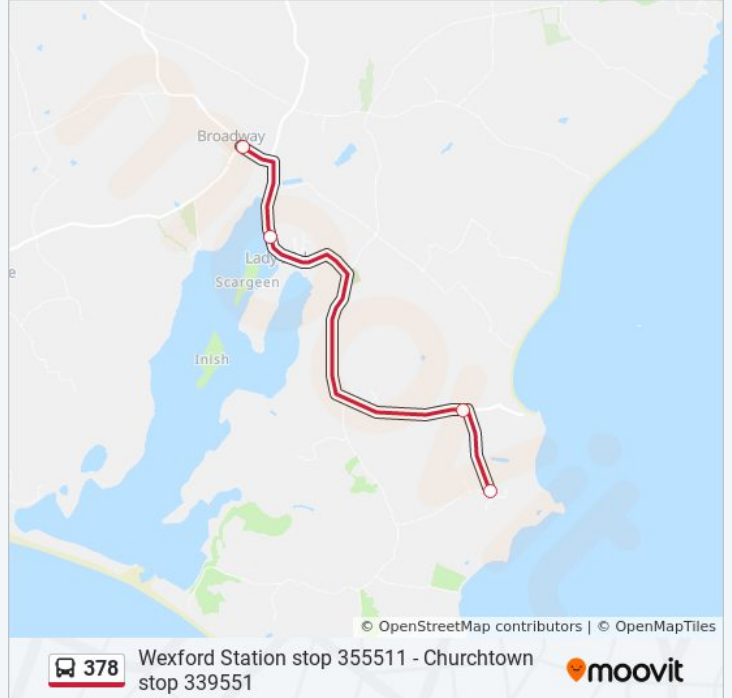

 378

Churchtown - Wexford Station

Get The App

The 378 bus line (Churchtown - Wexford Station) has 3 routes. For regular weekdays, their operation hours are:
(1) Carna: 9:45 AM - 1:30 PM(2) Carna: 2:17 PM(3) Wexford: 9:55 AM
Use the Moovit App to find the closest 378 bus station near you and find out when is the next 378 bus arriving.

Direction: Carna

12 stops

[VIEW LINE SCHEDULE](#)

Wexford Station
Trinity Street
Piercestown Cross
Kilmacree
Killinick
Ballymore
Greenfield
Tacumshane
Broadway
Ladys Island
Carne
Churchtown

378 bus Time Schedule

Direction: Carna

Stops: 12

Trip Duration: 9 min

Line Summary:

Wexford Station stop 355511 - Churchtown stop 339551

Direction: Carna

4 stops

[VIEW LINE SCHEDULE](#)

378 bus Info

Direction: Carna

Stops: 4

Trip Duration: 12 min

Line Summary:

[378 bus Line Map](#)

Direction: Wexford

12 stops