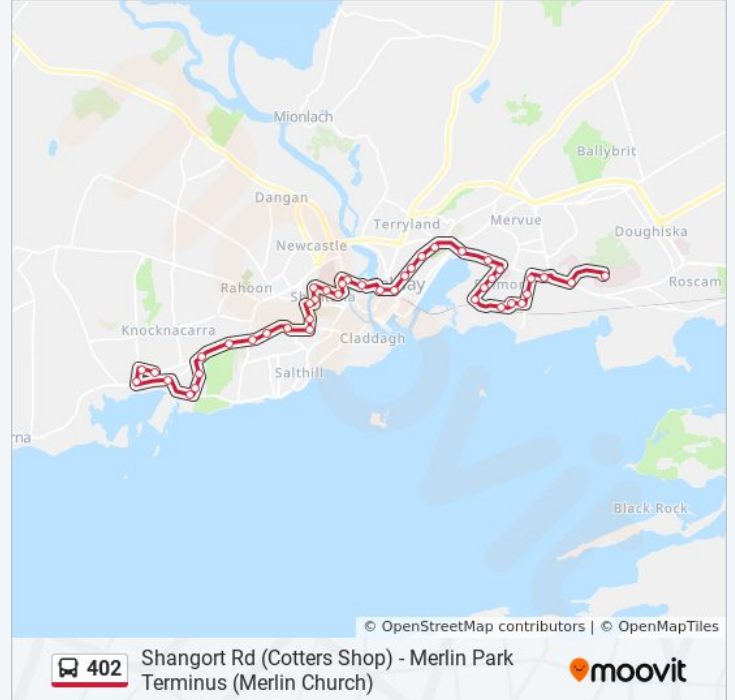

**Direction: Merlin Park**

42 stops

[VIEW LINE SCHEDULE](#)

- Seacrest
- Forest Hills
- Westbrook
- Barna Road
- Knocknacarra
- Knocknacarra Road
- Brook Lawn
- Kingston Road
- Manor Drive
- Taylor's Hill Road
- Ardmore
- Sycamore Drive
- St Anne's
- Maunsells Park
- Presentation Convent
- Scoil Bhríde
- Davis Road
- Mcdara Road
- Hse Clinic
- Lower Newcastle Road
- Uni Of Galway
- Galway Cathedral

Galway Army Barracks

Hawthorn Drive

Rowan Avenue

Fushia Drive

Ballyloughane Road

Dawn Dairies

Atu Galway City

Merlin Hospital Gate

Merlin Park Hospital

**Direction: Seacrest**

38 stops

[VIEW LINE SCHEDULE](#)

Merlin Park Hospital

Woodhaven

Atu Galway City

Dawn Dairies

Murrough Park

Fuschia Drive

Blackthorn Park

Hawthorn Drive

Arbutus Avenue

**402 bus Time Schedule**

Seacrest Route Timetable:

Sunday	8:00 AM - 11:00 PM
Monday	6:30 AM - 11:00 PM
Tuesday	6:30 AM - 11:00 PM
Wednesday	6:30 AM - 11:00 PM
Thursday	6:30 AM - 11:00 PM
Friday	6:30 AM - 11:00 PM
Saturday	7:00 AM - 11:00 PM