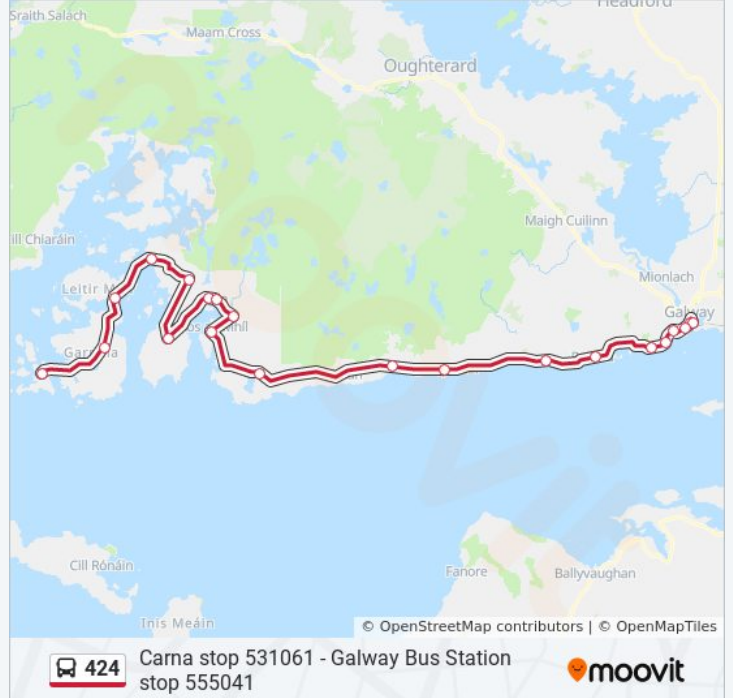

Barna

Diving Board

Lenaboy Gardens

Lios Ealtan

Jury's Hotel

Merchants Road

Galway Bus Station

Direction: Lettermullen

19 stops

[VIEW LINE SCHEDULE](#)

Galway Bus Station

Spanish Arch

Lios Ealtan

Salthill Park

Barna

Furbo Bridge

Spiddal

Inverin

Tully Cross

Rossaveal

Rossaveal Cross

Costello

Raidió Na Gaeltachta

Carraroe

Upper Derryartha Cross

Bealadangan

Lettermore

Tiernee

424 bus Time Schedule

Lettermullen Route Timetable:

Sunday	8:00 AM - 10:00 PM
Monday	6:00 AM - 9:00 PM
Tuesday	6:00 AM - 9:00 PM
Wednesday	6:00 AM - 9:00 PM
Thursday	6:00 AM - 9:00 PM
Friday	6:00 AM - 9:00 PM
Saturday	6:00 AM - 9:00 PM

424 bus Info

Direction: Lettermullen

Stops: 19

Trip Duration: 100 min

Line Summary:

[424 bus Line Map](#)