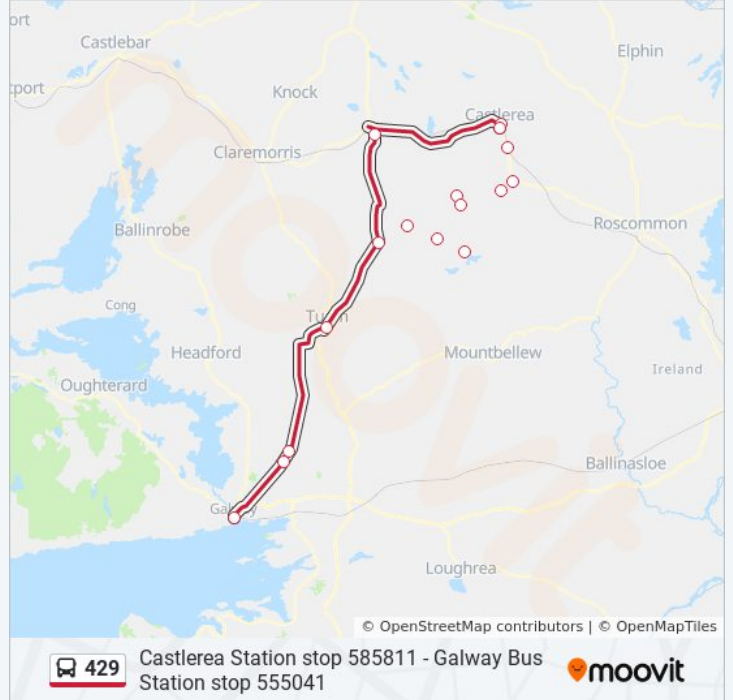

Thursday 9:40 AM

Friday 9:10 AM

Saturday 9:40 AM

**429 bus Info**

**Direction:** Galway

**Stops:** 16

**Trip Duration:** 130 min

**Line Summary:**