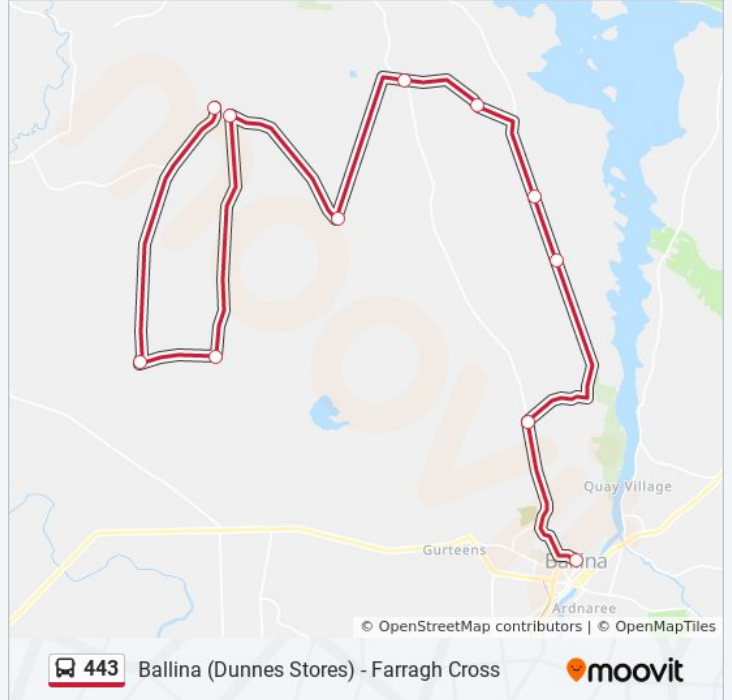

443 bus time schedules and route maps are available in an offline PDF at moovitapp.com. Use the [Moovit App](#) to see live bus times, train schedule or subway schedule, and step-by-step directions for all public transit in Ireland.

[About Moovit](#) • [MaaS Solutions](#) • [Supported Countries](#) • [Mooviter Community](#)

© 2024 Moovit - All Rights Reserved

Check Live Arrival Times