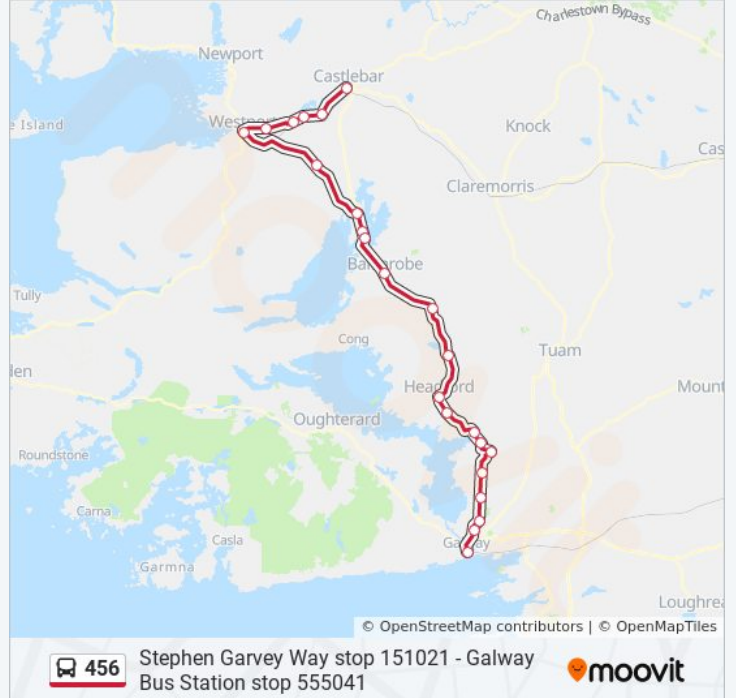

### 456 bus Info

**Direction:** Castlebar

**Stops:** 23

**Trip Duration:** 126 min

**Line Summary:**

Cloonkeen

Stephen Garvey Way

### Direction: Galway

23 stops

[VIEW LINE SCHEDULE](#)

Stephen Garvey Way

Cloonkeen

Islandeady Cross

The Arch

Sheehaun Cross