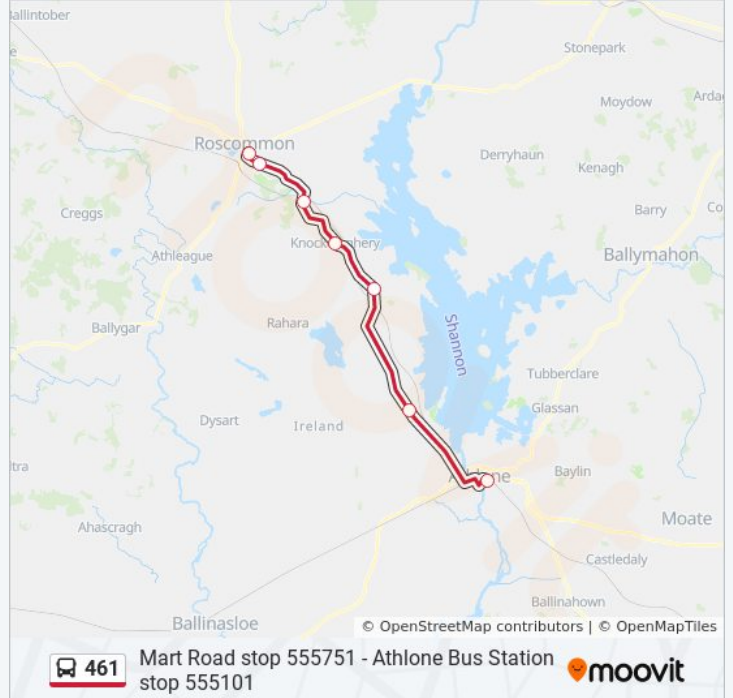

Direction: Athlone

7 stops

[VIEW LINE SCHEDULE](#)

Mart Road

Roscommon Hospital

Ballymurray

Knockcroghery

Lecarrow

Kiltoom

Athlone Station

461 bus Time Schedule

Athlone Route Timetable:

Sunday	Not Operational
Monday	8:00 AM
Tuesday	8:00 AM
Wednesday	8:00 AM
Thursday	8:00 AM
Friday	8:00 AM
Saturday	Not Operational

461 bus Info

Direction: Athlone

Stops: 7

Trip Duration: 40 min

Line Summary:

Direction: Roscommon

7 stops

[VIEW LINE SCHEDULE](#)

- Athlone Station
- Kiltoom
- Lecarrow
- Knockcroghery
- Ballymurray
- Roscommon Hospital
- Mart Road