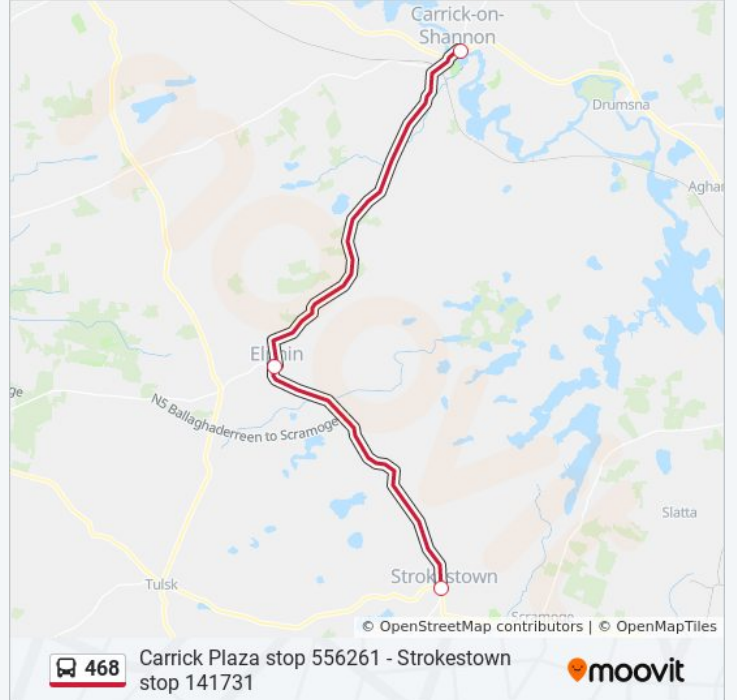

Use the Moovit App to find the closest 468 bus station near you and find out when is the next 468 bus arriving.

Direction: Carrick-On-Shannon

3 stops

[VIEW LINE SCHEDULE](#)

Strokestown

Elphin

Carrick-On-Shannon

468 bus Info

Direction: Carrick-On-Shannon

Stops: 3

Trip Duration: 34 min

Line Summary:

Direction: Longford

3 stops

[VIEW LINE SCHEDULE](#)

Carrick-On-Shannon

Elphin

Strokestown

468 bus Time Schedule

Longford Route Timetable:

Sunday	Not Operational
Monday	10:25 AM - 1:25 PM
Tuesday	Not Operational
Wednesday	10:25 AM - 1:25 PM
Thursday	Not Operational
Friday	Not Operational
Saturday	10:25 AM - 1:25 PM

468 bus Info

Direction: Longford

Stops: 3

Trip Duration: 35 min

Line Summary:

468 bus time schedules and route maps are available in an offline PDF at moovitapp.com. Use the [Moovit App](#) to see live bus times, train schedule or subway schedule, and step-by-step directions for all public transit in Ireland.