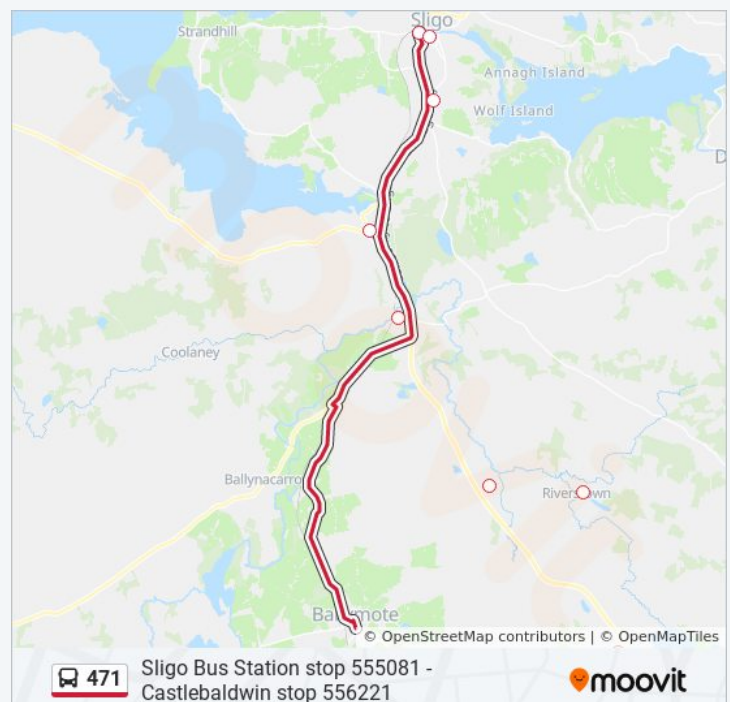

Drumfin
Riverstown
Castlebaldwin

471 bus Info
Direction: Castlebaldwin
Stops: 9
Trip Duration: 23 min
Line Summary:

[471 bus Line Map](#)

Direction: Sligo

8 stops

[VIEW LINE SCHEDULE](#)

Castlebaldwin
Riverstown
Drumfin
Collooney Square
Ballisodare
Sligo Retail Park
John Street
Sligo Bus Station

471 bus Time Schedule

Sligo Route Timetable:

Sunday	Not Operational
Monday	11:05 AM - 2:20 PM
Tuesday	11:05 AM - 2:20 PM
Wednesday	11:05 AM - 2:20 PM
Thursday	10:58 AM - 2:20 PM
Friday	10:58 AM - 2:20 PM
Saturday	Not Operational

471 bus Info

Direction: Sligo

Stops: 8

Trip Duration: 25 min

Line Summary: