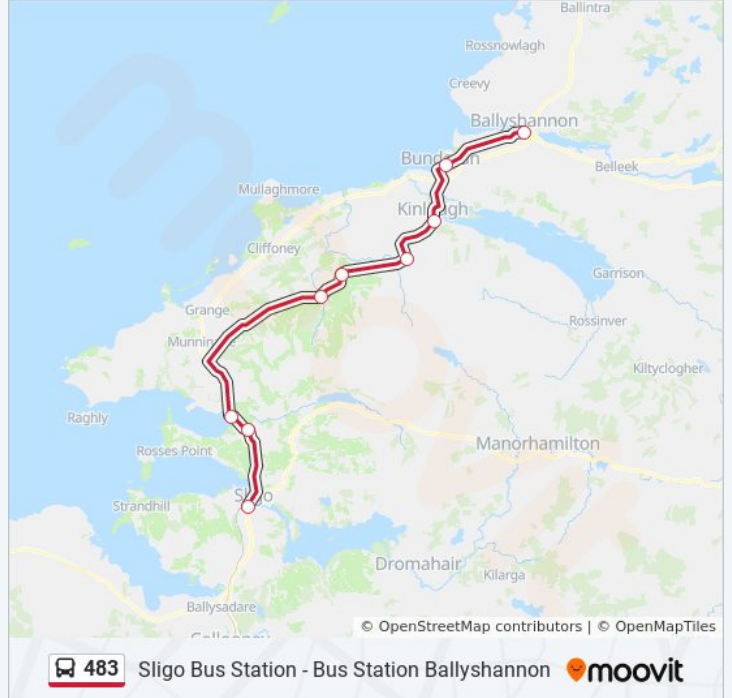

483

Ballyshannon

Get The App

The 483 bus line (Ballyshannon) has 2 routes. For regular weekdays, their operation hours are:

(1) Ballyshannon: 1:30 PM(2) Sligo: 10:00 AM

Use the Moovit App to find the closest 483 bus station near you and find out when is the next 483 bus arriving.

Direction: Ballyshannon

9 stops

[VIEW LINE SCHEDULE](#)

Sligo Bus Station

Rathcormac

Drumcliffe

Ballinrillick

Drinaghan Cross

483 bus Info

Direction: Ballyshannon

Stops: 9

Trip Duration: 66 min

Line Summary:

Direction: Sligo

9 stops

[VIEW LINE SCHEDULE](#)

483 bus Info

Direction: Sligo

Stops: 9

Trip Duration: 60 min

Line Summary: