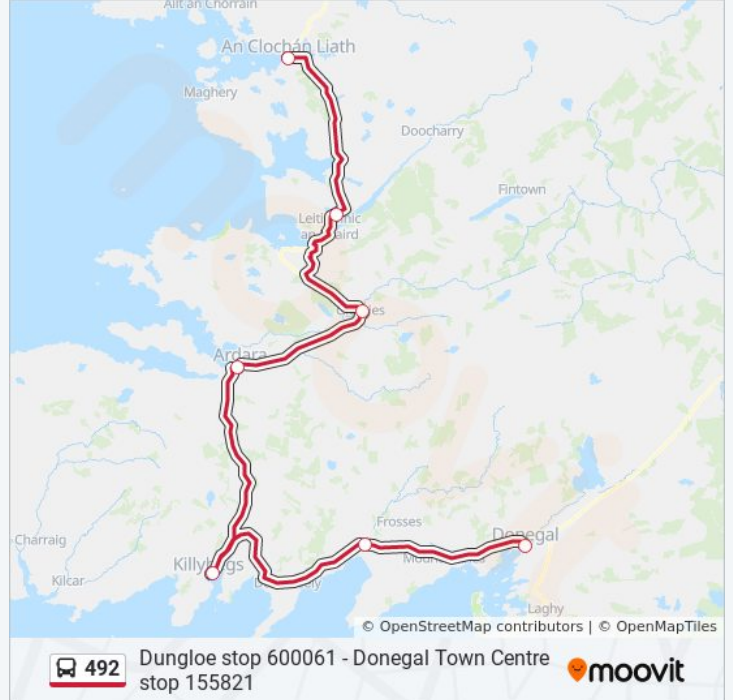

492 bus Info

Direction: Donegal

Stops: 7

Trip Duration: 65 min

Line Summary:

Direction: Dungloe

7 stops

[VIEW LINE SCHEDULE](#)

- Donegal Town Centre
- Ardaghey Crossroads
- Killybegs
- Ardara
- Glenties
- Lettermacaward
- Dungloe

492 bus Time Schedule

Dungloe Route Timetable:

Sunday	5:45 PM
Monday	9:00 AM - 5:45 PM
Tuesday	9:00 AM - 5:45 PM
Wednesday	9:00 AM - 5:45 PM
Thursday	9:00 AM - 5:45 PM
Friday	9:00 AM - 5:45 PM
Saturday	9:00 AM - 5:45 PM

492 bus Info

Direction: Dungloe

Stops: 7

Trip Duration: 85 min

Line Summary:

492 bus time schedules and route maps are available in an offline PDF at moovitapp.com. Use the [Moovit App](#) to see live bus times, train schedule or subway schedule, and step-by-step directions for all public transit in Ireland.