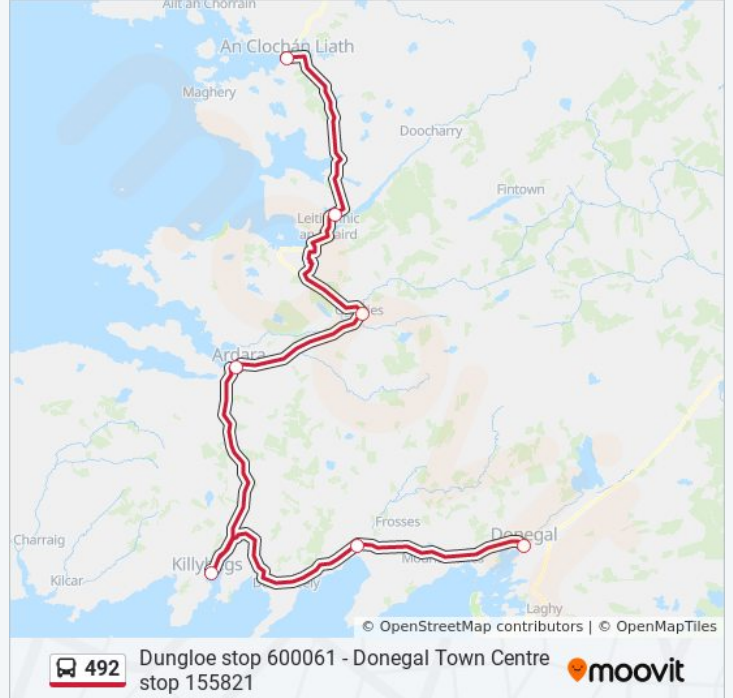

Use the Moovit App to find the closest 492 bus station near you and find out when is the next 492 bus arriving.

Direction: Donegal

7 stops

[VIEW LINE SCHEDULE](#)

Dungloe

Lettermacaward

Glenties

Ardara

Killybegs

Ardaghey Crossroads

Donegal Town Centre

492 bus Time Schedule

Donegal Route Timetable:

Sunday	7:30 AM - 4:10 PM
Monday	7:15 AM - 11:00 AM
Tuesday	7:15 AM - 11:00 AM
Wednesday	7:15 AM - 11:00 AM
Thursday	7:15 AM - 11:00 AM
Friday	7:15 AM - 11:00 AM
Saturday	7:15 AM - 11:00 AM

492 bus Info

Direction: Donegal

Stops: 7

Trip Duration: 65 min

Line Summary:

Direction: Dungloe

7 stops

[VIEW LINE SCHEDULE](#)

- Donegal Town Centre
- Ardaghey Crossroads
- Killybegs
- Ardara
- Glenties
- Lettermacaward
- Dungloe

492 bus Time Schedule

Dungloe Route Timetable:

Sunday	5:45 PM
Monday	9:00 AM - 5:45 PM
Tuesday	9:00 AM - 5:45 PM
Wednesday	9:00 AM - 5:45 PM
Thursday	9:00 AM - 5:45 PM
Friday	9:00 AM - 5:45 PM
Saturday	9:00 AM - 5:45 PM