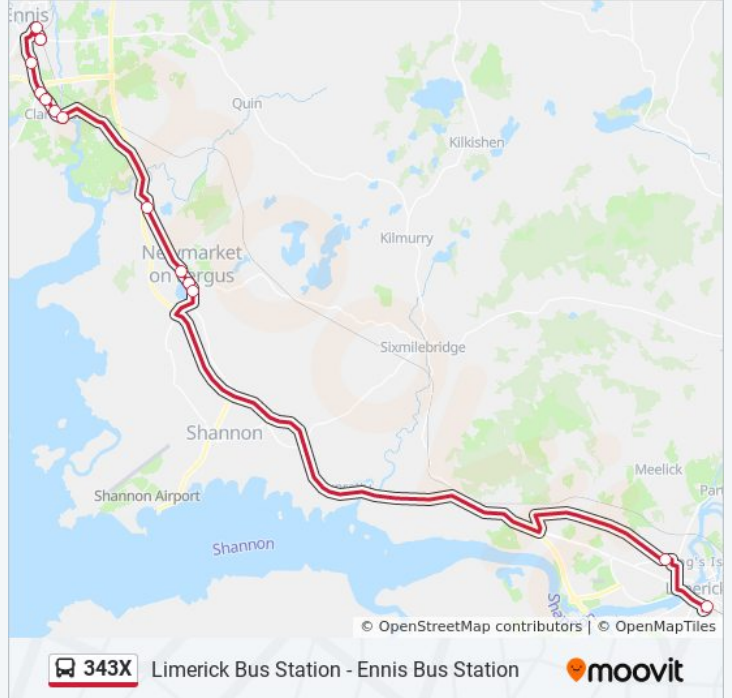

Direction: Ennis

13 stops

[VIEW LINE SCHEDULE](#)

Limerick (Bus Station)
Mayorstone Upper
Boheraroan
Newmarket-On-Fergus
Ministers Cross
Latoon Cross
Clarecastle
St Michael's Tce
St Josephs Terrace
Clareabbey
West County Hotel
Friar's Walk
Ennis Station

Stops: 13

Trip Duration: 61 min

Line Summary:

Direction: Limerick Bus Station

17 stops

[VIEW LINE SCHEDULE](#)

- St Joseph's Hospital
- Ennis Station
- Clon Road
- West County Hotel
- Limerick Road
- Clareabbey
- St Joseph's Terrace
- Madden's Terrace
- Clarecastle
- Latoon Cross
- Ministers Cross
- Newmarket-On-Fergus
- Boheraroan
- Coonagh Cross
- Limerick It
- William Street
- Limerick Bus Station

Direction: Limerick Bus Station

Stops: 17

Trip Duration: 60 min

Line Summary:

 [343X bus Line Map](#)

343X bus time schedules and route maps are available in an offline PDF at moovitapp.com. Use the [Moovit App](#) to see live bus times, train schedule or subway schedule, and step-by-step directions for all public transit in Ireland.