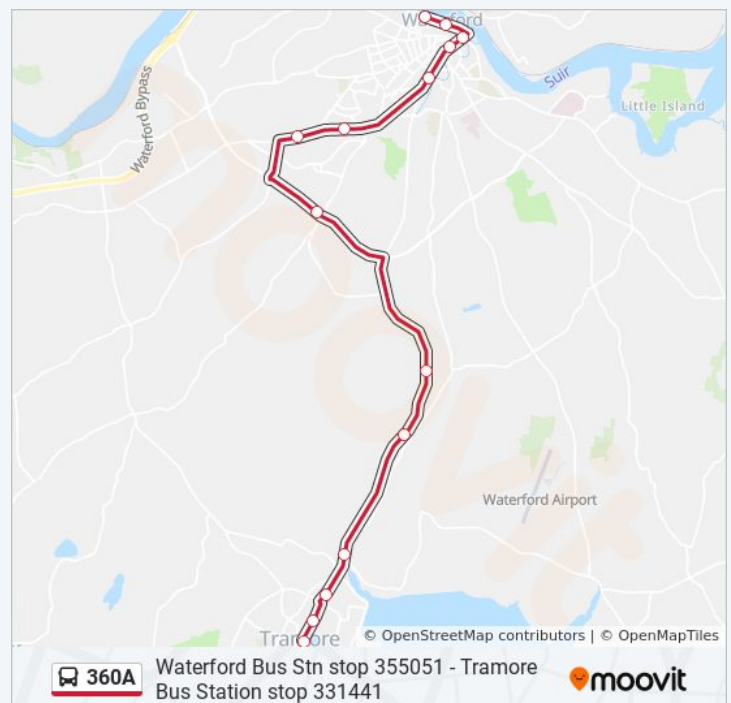

**Direction: Waterford**

30 stops

[VIEW LINE SCHEDULE](#)

- Crobally Heights
- Sweet Briar Lawn
- Árd Na Groí
- Monvoy Valley
- Glenview
- Tesco Tramore
- Summerhill
- Priests Road
- Church Road
- Tramore
- Orchard Estate
- Bayview
- Riverstown
- Riverstown Business Park
- The Estuary
- Pickardstown
- Keanes Road Cross
- Half Way House
- Gracedieu Manor
- Lacken Road
- Six Cross Roads
- Waterford City Rugby

**360A bus Time Schedule**

Waterford Route Timetable:

Sunday	8:00 AM - 7:20 PM
Monday	7:20 AM - 7:20 PM
Tuesday	7:20 AM - 7:20 PM
Wednesday	7:20 AM - 7:20 PM
Thursday	7:20 AM - 7:20 PM
Friday	7:20 AM - 7:20 PM
Saturday	7:20 AM - 7:20 PM

**360A bus Info**

**Direction:** Waterford

**Stops:** 30

**Trip Duration:** 48 min

**Line Summary:**

360A

Waterford Bus Stn stop 355051 - Tramore  
Bus Station stop 331441

moovit