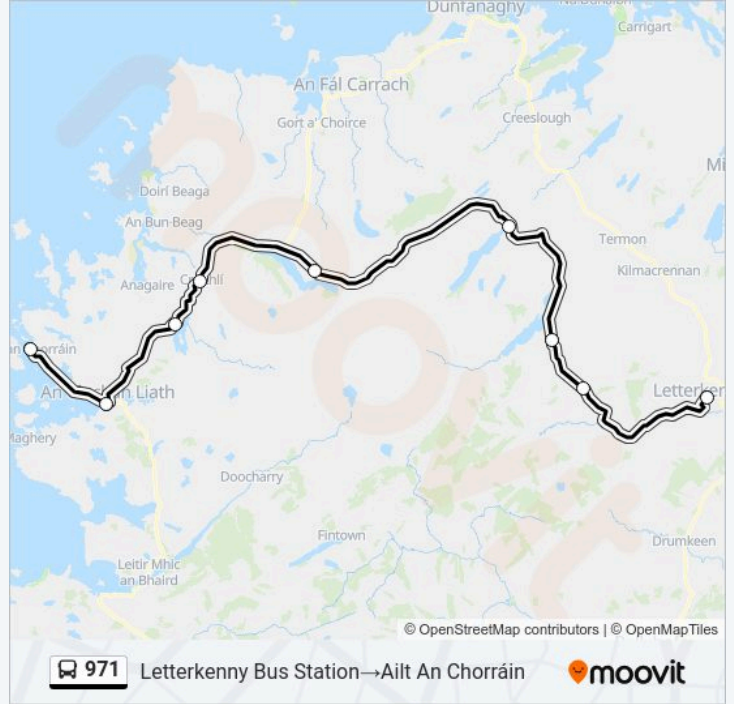

971 bus time schedules and route maps are available in an offline PDF at moovitapp.com. Use the Moovit App to see live bus times, train schedule or subway schedule, and step-by-step directions for all public transit in Ireland.

© 2024 Moovit - All Rights Reserved