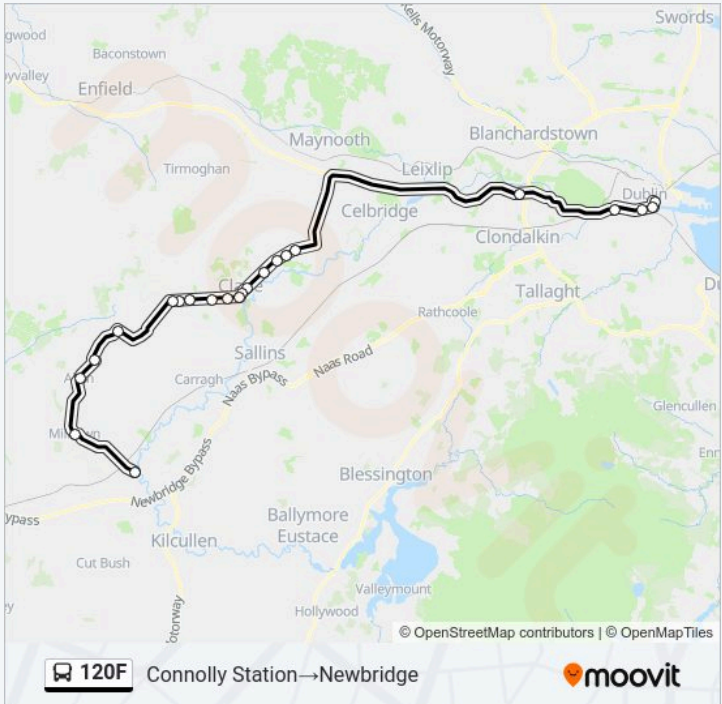

# Newbridge - Merrion Square West

Get The App

The 120F line (Newbridge - Merrion Square West) has 2 routes. For regular weekdays, their operation hours are: (1) Connolly Station→Newbridge: 17:50(2) Newbridge→Merrion Square West: 06:10  
Use the Moovit App to find the closest 120F station near you and find out when is the next 120F arriving.

**Direction: Connolly Station→Newbridge**  
22 stops  
[VIEW LINE SCHEDULE](#)

- Connolly Station
- Dublin City South Georges Quay
- Dublin Halfpenny Bridge
- Heuston Station
- Liffey Valley Sc
- Baybush
- Ovidstown
- Irishtown Upper
- Richardstown
- Brooklands
- Clane Garda Station
- Clane
- Clane Hospital
- Firmount Cross
- Curryhills
- St Farnan's Church
- Barrington Court
- Robertstown
- Kilmeague
- Allen
- Milltown

**120F Time Schedule**  
Connolly Station→Newbridge Route Timetable:

Sunday	Not Operational
Monday	17:50
Tuesday	17:50
Wednesday	17:50
Thursday	17:50
Friday	17:50
Saturday	Not Operational

**120F Info**  
**Direction:** Connolly Station→Newbridge  
**Stops:** 22  
**Trip Duration:** 106 min  
**Line Summary:**

**Stops:** 23

**Trip Duration:** 116 min

**Line Summary:**