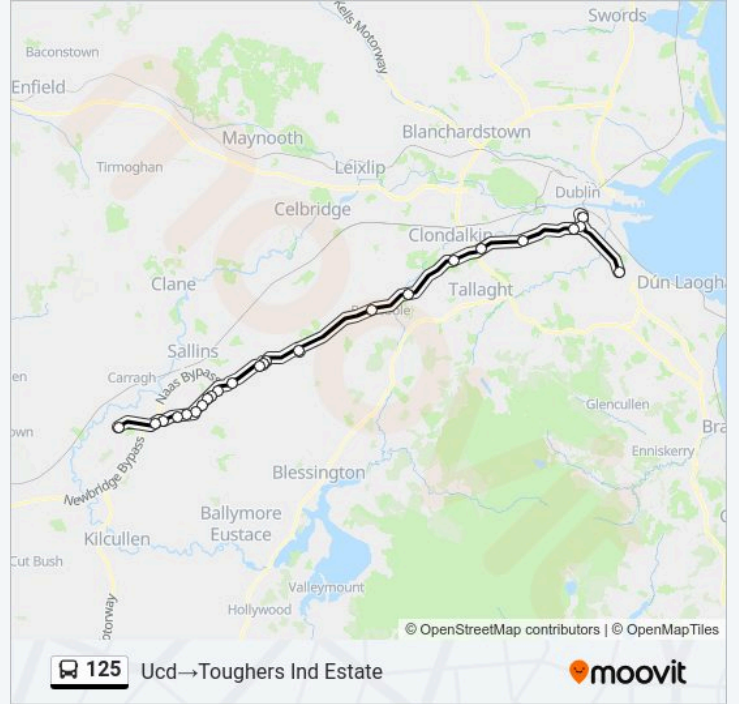

### 125 Info

**Direction:** Kildare Street→Newbridge

**Stops:** 29

**Trip Duration:** 99 min

**Line Summary:**

Newhall Retail Park  
 Toughers Ind Estate  
 Willowbrook Home  
 Lidl Rdc  
 Great Connell  
 St Conleth's Church  
 Riverbank Theatre  
 Newbridge

**125 Info**

**Direction:** Toughers Ind Estate→Dawson Street

**Stops:** 25

**Trip Duration:** 112 min

**Line Summary:**

Rathcoole

Saggart Cross

Newlands Cross

**125 Info**

**Direction:** Ucd→Toughers Ind Estate

**Stops:** 24

**Trip Duration:** 115 min

**Line Summary:**

Naas

Kildare Co Co

Primrose Garden

Southern Link Park

Newhall Retail Park

Toughers Ind Estate

125 time schedules and route maps are available in an offline PDF at [moovitapp.com](https://moovitapp.com). Use the Moovit App to see live bus times, train schedule or subway schedule, and step-by-step directions for all public transit in Ireland.