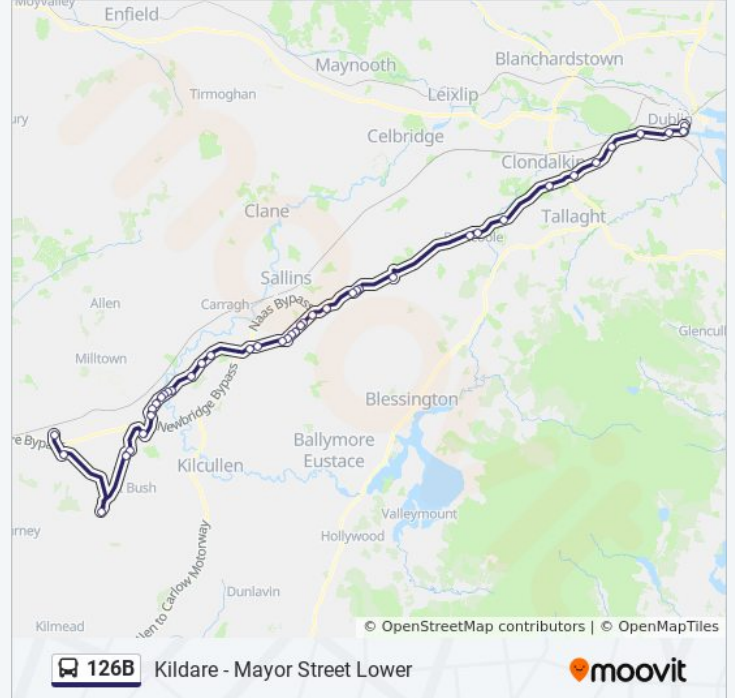

St Corban's Cemetery

Roseville

Naas Odeon Cinema

Johnstown

The Gables

Kill

St Brigid's Church

Castlewarden

Rathcoole

Saggart Cross

Newlands Cross

Red Cow Hotel

Carriglea Ind Est

Hampton Court

Heuston Station

Bachelors Walk

Chq

Mayor Street Lower

126B bus time schedules and route maps are available in an offline PDF at moovitapp.com. Use the [Moovit App](#) to see live bus times, train schedule or subway schedule, and step-by-step directions for all public transit in Ireland.

[About Moovit](#) • [MaaS Solutions](#) • [Supported Countries](#) • [Mooviter Community](#)

© 2023 Moovit - All Rights Reserved

Check Live Arrival Times