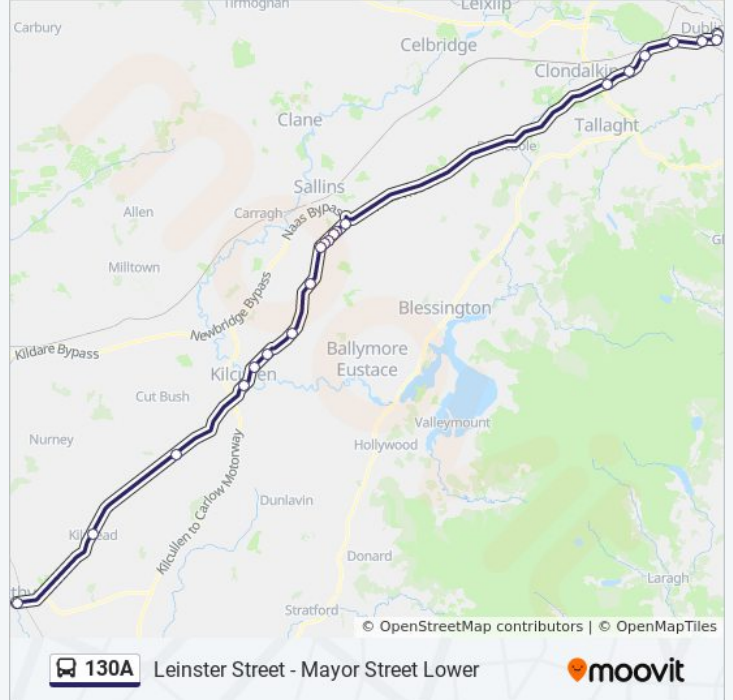

 130A

Leinster Street - Mayor Street Lower

[View In Website Mode](#)

The 130A bus line Leinster Street - Mayor Street Lower has one route. For regular weekdays, their operation hours are: (1) Leinster Street→Mayor Street Lower: 3:15 PM
Use the Moovit App to find the closest 130A bus station near you and find out when is the next 130A bus arriving.

Direction: Leinster Street→Mayor Street Lower

22 stops

[VIEW LINE SCHEDULE](#)

Leinster Street
Kilmead
Ballyshannon Ns
Kilcullen
Luí Na Gréine
Carnalway
Two Mile House
Killashee
Naas
Naas Poplar Square
St Corban's Place
St Corban's Cemetery
Roseville
Naas Odeon Cinema
Newlands Cross
Red Cow Hotel
Carriglea Ind Est
Hampton Court
Heuston Station
Bachelors Walk
Chq
Mayor Street Lower

130A bus Time Schedule

Leinster Street→Mayor Street Lower Route

Timetable:

Sunday	Not Operational
Monday	3:15 PM
Tuesday	3:15 PM
Wednesday	3:15 PM
Thursday	3:15 PM
Friday	3:15 PM
Saturday	Not Operational

130A bus Info**Direction:** Leinster Street→Mayor Street Lower**Stops:** 22**Trip Duration:** 116 min**Line Summary:**

130A bus time schedules and route maps are available in an offline PDF at moovitapp.com. Use the [Moovit App](#) to see live bus times, train schedule or subway schedule, and step-by-step directions for all public transit in Ireland.