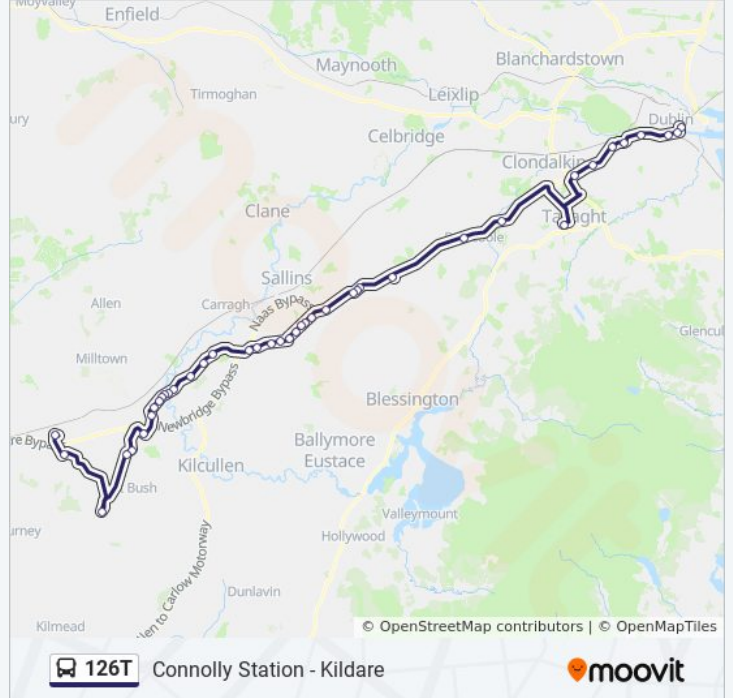

Connolly Station - Kildare

[View In Website Mode](#)

The 126T bus line (Connolly Station - Kildare) has 2 routes. For regular weekdays, their operation hours are:

(1) Connolly Station→Kildare: 2:05 PM(2) Newbridge→Mayor Street Lower: 8:10 AM

Use the Moovit App to find the closest 126T bus station near you and find out when is the next 126T bus arriving.

Direction: Connolly Station→Kildare

41 stops

[VIEW LINE SCHEDULE](#)

Connolly Station
George's Quay
Wellington Quay
Heuston Station
Inchicore Library
Tyrconnell Road
Kylemore Luas
Red Cow Hotel
Tallaght Hospital
Saggart Cross
Holy Family Ns
Castlewarden
St Brigid's Church
Kill
The Gables
Johnstown
Naas Odeon Cinema
Roseville
St Corban's Cemetery
St Corban's Place
Naas
Kildare Co Co

126T bus Time Schedule

Connolly Station→Kildare Route Timetable:

Sunday	Not Operational
Monday	2:05 PM
Tuesday	2:05 PM
Wednesday	2:05 PM
Thursday	2:05 PM
Friday	2:05 PM
Saturday	Not Operational

126T bus Info**Direction:** Connolly Station→Kildare**Stops:** 41**Trip Duration:** 147 min**Line Summary:**

Direction: Newbridge→Mayor Street Lower

32 stops

[VIEW LINE SCHEDULE](#)

Newbridge
 Riverbank Theatre
 St Conleth's Church
 Great Connell
 Lidl Rdc
 Willowbrook Home
 Toughers Ind Estate
 Newhall Retail Park
 Southern Link Park
 Fire Station