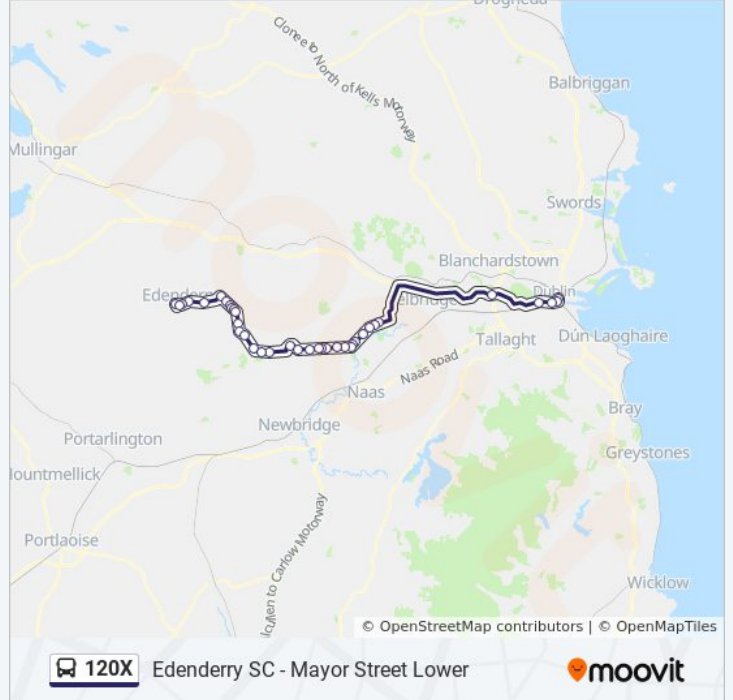

Edenderry SC - Mayor Street Lower

[View In Website Mode](#)

The 120X bus line (Edenderry SC - Mayor Street Lower) has 2 routes. For regular weekdays, their operation hours are: (1) Connolly Station→Edenderry Sc: 4:35 PM - 5:35 PM(2) Edenderry Sc→Mayor Street Lower: 5:55 AM - 7:35 AM Use the Moovit App to find the closest 120X bus station near you and find out when is the next 120X bus arriving.

Direction: Connolly Station→Edenderry Sc

37 stops

[VIEW LINE SCHEDULE](#)

Connolly Station
George's Quay
Wellington Quay
Heuston Station
Liffey Valley Sc
Baybush
Ovidstown
Irishtown Upper
Richardstown
Brooklands
Clane Garda Station
Clane
Clane Hospital
Firmount Cross
Curryhills
St Farnan's Church
Barrington Court
Downings North
Cross Of Brockagh
Coill Dubh
Allenwood
Shee Bridge

120X bus Info**Direction:** Connolly Station→Edenderry Sc**Stops:** 37**Trip Duration:** 110 min**Line Summary:**

- Kennedys Bridge
- Killinagh Lower
- Lullymore Cross
- Carbury Mushroom
- Windmill Cross
- Dreenane Park
- Derrinturn
- Ashgrove
- Newbury Cross
- Carbury
- High Road Gap
- Dublin Road
- Colonel Perry Street
- Edenderry Town Hall
- Edenderry Sc

Direction: Edenderry Sc→Mayor Street Lower

36 stops
[VIEW LINE SCHEDULE](#)

- Edenderry Sc
- Edenderry Town Hall
- Colonel Perry Street
- Dublin Road
- High Road Gap
- Carbury
- Newbury Cross
- Ashgrove
- Derrinturn
- Dreenane Park
- Windmill Cross
- Kilkeashin Lane
- Lullymore Cross
- Moore's Cottage