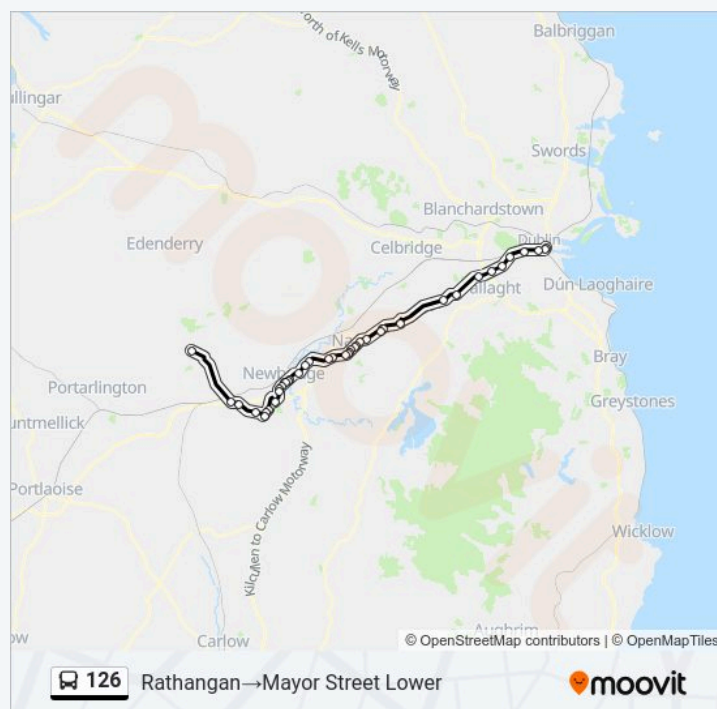

Green Road

Moorefield Crescent

Newbridge Retail

Newbridge

Riverbank Theatre

St Conleth's Church

Great Connell

Lidl Rdc

Willowbrook Home

Toughers Ind Estate

Newhall Retail Park

Southern Link Park

Fire Station

Naas

Naas Poplar Square

St Corban's Place

St Corban's Cemetery

Roseville

Naas Odeon Cinema

Johnstown

The Gables

Kill

St Brigid's Church

Castlewarden

Rathcoole

Saggart Cross

Newlands Cross

Red Cow Hotel

Carriglea Industrial Estate

Hampton Court

Outside Heuston Train Station

Bachelors Walk

Direction: Rathangan→Mayor Street Lower

Stops: 42

Trip Duration: 137 min

Line Summary: