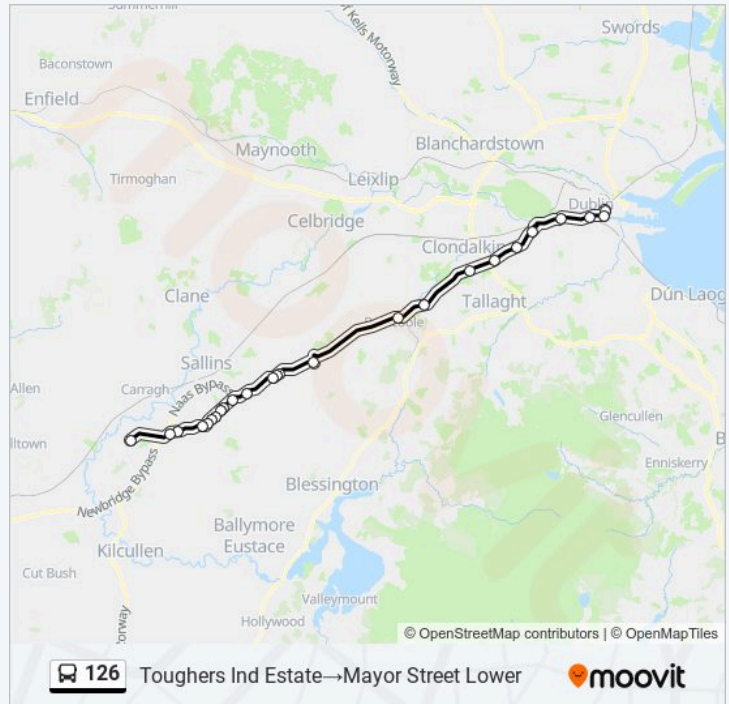

### 126 Time Schedule

Toughers Ind Estate→Mayor Street Lower Route

Timetable:

Sunday	Not Operational
Monday	05:45
Tuesday	05:45
Wednesday	05:45
Thursday	05:45
Friday	05:45
Saturday	Not Operational

St Corban's Place  
St Corban's Cemetery  
Roseville  
Naas Odeon Cinema  
Johnstown  
The Gables  
Kill  
St Brigid's Church  
Castlewarden  
Rathcoole  
Saggart Cross  
Newlands Cross  
Red Cow Hotel  
Carriglea Industrial Estate  
Hampton Court  
Outside Heuston Train Station  
Bachelors Walk  
Custom House Quay (Jurys Inn)  
Mayor Street Lower

### 126 Info

**Direction:** Toughers Ind Estate→Mayor Street Lower

**Stops:** 25

**Trip Duration:** 80 min

**Line Summary:**

126 time schedules and route maps are available in an offline PDF at [moovitapp.com](https://moovitapp.com). Use the Moovit App to see live bus times, train schedule or subway schedule, and step-by-step directions for all public transit in Ireland.