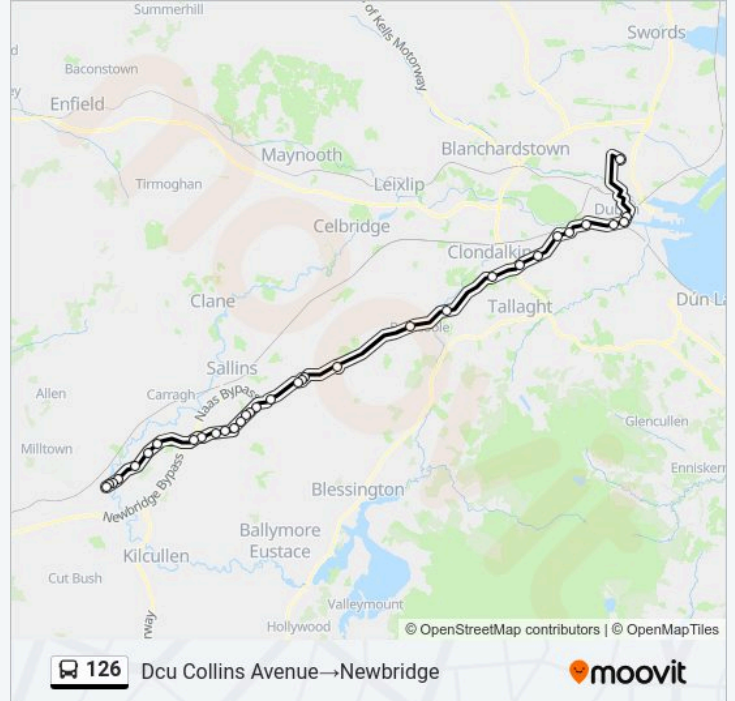

Naas

Kildare Co Co

Primrose Garden

Southern Link Park

Newhall Retail Park

Toughers Ind Estate

Willowbrook Home

Lidl Rdc

Great Connell

St Conleth's Church

Riverbank Theatre

Newbridge

Direction: Kildare→Mayor Street Lower

41 stops

[VIEW LINE SCHEDULE](#)

Kildare

French Furze Road

Maddenstown Terrace

Brownstown

Orchard Park

Curragh

St Brigid's Hospice

Green Road

Moorefield Crescent

Newbridge Retail

Newbridge

Riverbank Theatre

St Conleth's Church

Great Connell

Lidl Rdc

Willowbrook Home

Toughers Ind Estate

126 Time Schedule

Kildare→Mayor Street Lower Route Timetable:

Sunday	11:03 - 20:10
Monday	06:31 - 22:13
Tuesday	06:31 - 22:13
Wednesday	06:31 - 22:13
Thursday	06:31 - 22:13
Friday	06:31 - 22:13
Saturday	08:03 - 22:10

126 Info

Direction: Kildare→Mayor Street Lower

Stops: 41

Trip Duration: 121 min

Line Summary: