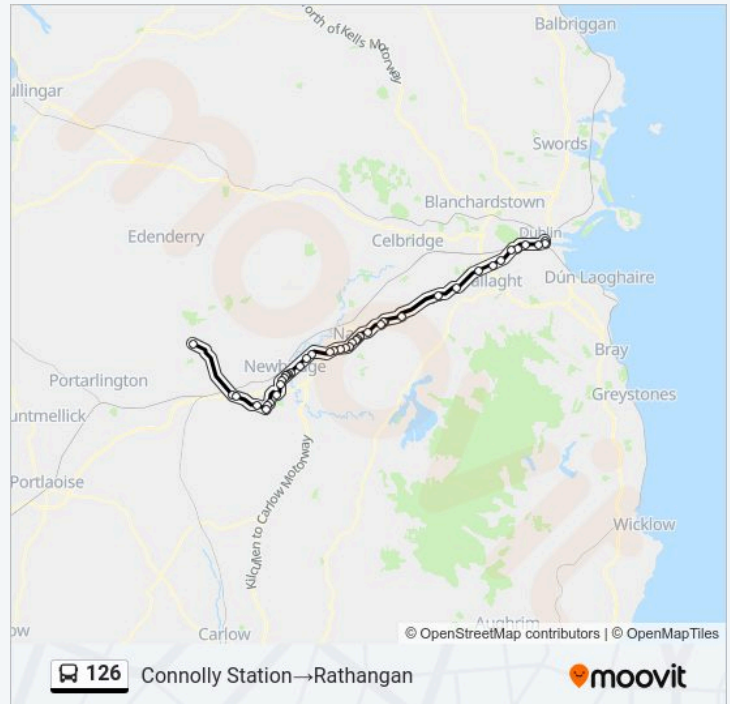

### 126 Info

**Direction:** Connolly Station→Rathangan

**Stops:** 43

**Trip Duration:** 147 min

**Line Summary:**

St Brigid's Hospice

Curragh

Orchard Park