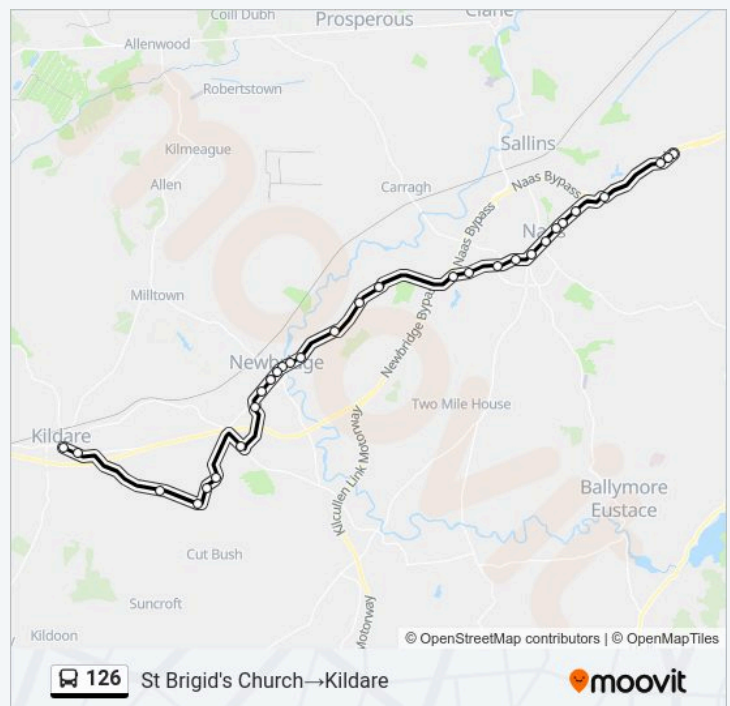

Custom House Quay (Jurys Inn)

Mayor Street Lower

Direction: St Brigid's Church→Kildare

30 stops

[VIEW LINE SCHEDULE](#)

- St Brigid's Church
- Kill
- The Gables
- Johnstown
- Naas Odeon Cinema
- Roseville
- St Corban's Cemetery
- St Corban's Place
- Naas
- Kildare Co Co
- Primrose Garden
- Southern Link Park
- Newhall Retail Park
- Toughers Ind Estate
- Willowbrook Home
- Lidl Rdc
- Great Connell
- St Conleth's Church
- Riverbank Theatre
- Newbridge
- Edward Street
- Moorefield Road
- Green Road
- St Brigid's Hospice
- Curragh
- Orchard Park
- Brownstown

126 Time Schedule

St Brigid's Church→Kildare Route Timetable:

Sunday	Not Operational
Monday	07:12
Tuesday	07:12
Wednesday	07:12
Thursday	07:12
Friday	07:12
Saturday	07:42

126 Info

Direction: St Brigid's Church→Kildare

Stops: 30

Trip Duration: 63 min

Line Summary: