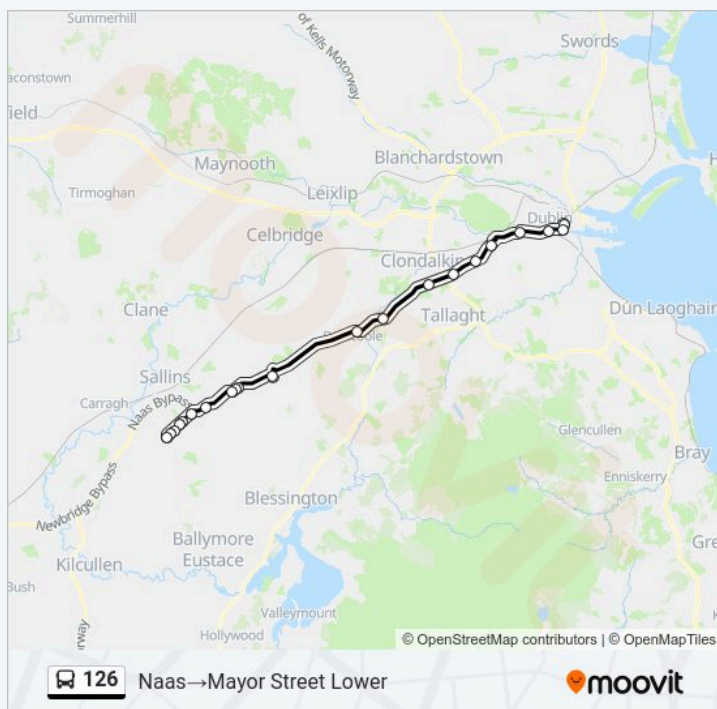

Roseville

Naas Odeon Cinema

Johnstown

The Gables

Kill

St Brigid's Church

Castlewarden

Rathcoole

Saggart Cross

Newlands Cross

Red Cow Hotel

Carriglea Industrial Estate

Hampton Court

Outside Heuston Train Station

Bachelors Walk

Custom House Quay (Jurys Inn)

Mayor Street Lower

Friday

Not Operational

Saturday

11:20

126 Info

Direction: Naas→Mayor Street Lower

Stops: 21

Trip Duration: 71 min

Line Summary:

Direction: Newbridge→Mayor Street Lower

31 stops

[VIEW LINE SCHEDULE](#)

Newbridge

Riverbank Theatre

St Conleth's Church

Great Connell

Lidl Rdc

Willowbrook Home

Toughers Ind Estate

Newhall Retail Park

Southern Link Park

Fire Station

126 Time Schedule

Newbridge→Mayor Street Lower Route Timetable:

Sunday	08:00 - 21:32
Monday	05:20 - 23:35
Tuesday	05:20 - 23:35
Wednesday	05:20 - 23:35
Thursday	05:20 - 23:35
Friday	05:20 - 23:35
Saturday	06:32 - 23:35

126 Info

Direction: Newbridge→Mayor Street Lower

Stops: 31

Trip Duration: 96 min

Line Summary: