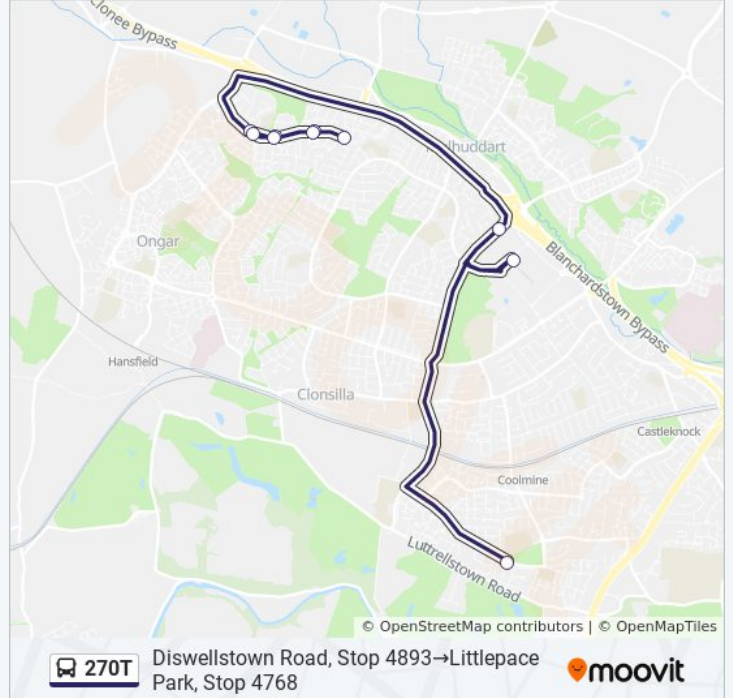

 270T

Diswellstown Road→Littlepace Park

Get The App

The 270T bus line (Diswellstown Road→Littlepace Park) has 2 routes. For regular weekdays, their operation hours are: (1) Diswellstown Road→Littlepace Park: 4:15 PM(2) Littlepace Gallops→Castleknock College: 8:10 AM Use the Moovit App to find the closest 270T bus station near you and find out when is the next 270T bus arriving.

**Direction: Diswellstown Road→Littlepace Park**

10 stops

[VIEW LINE SCHEDULE](#)

- Diswellstown Road
- Blanchardstown Sc
- Whitestown Grove
- Littlepace Gallops
- The Grove
- Deerhaven
- Huntstown Wood
- Deerhaven
- The Grove
- Littlepace Park

**270T bus Time Schedule**

Diswellstown Road→Littlepace Park Route

Timetable:

Sunday	Not Operational
Monday	Not Operational
Tuesday	Not Operational
Wednesday	Not Operational
Thursday	Not Operational
Friday	4:15 PM
Saturday	Not Operational

**270T bus Info**

**Direction:** Diswellstown Road→Littlepace Park

**Stops:** 10

**Trip Duration:** 25 min

**Line Summary:**

**Direction: Littlepace Gallops → Castleknock College**

9 stops

[VIEW LINE SCHEDULE](#)