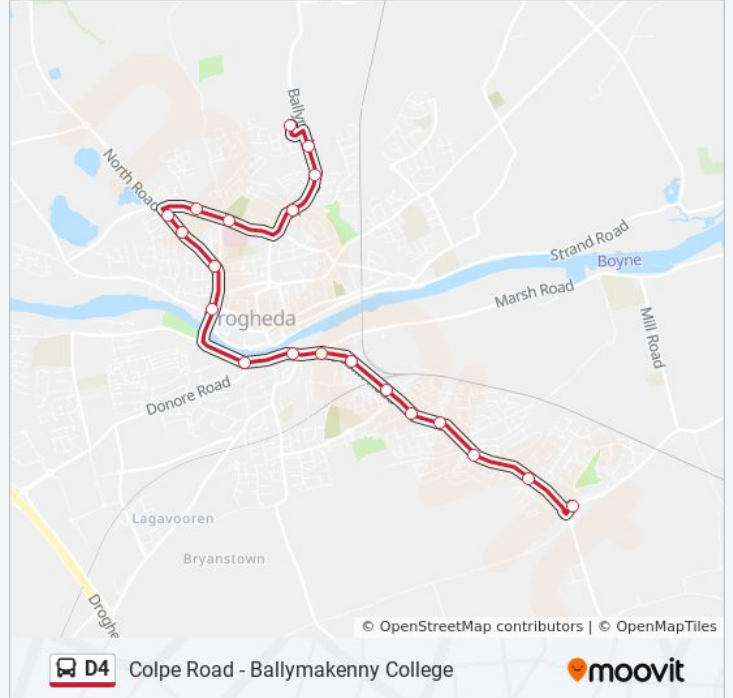

Use the Moovit App to find the closest D4 bus station near you and find out when is the next D4 bus arriving.

Direction: Ballymakenny Road

20 stops

[VIEW LINE SCHEDULE](#)

- Grange Rath
- Colp West
- Five Oaks
- Wheaton Hall
- Bryanstown Village
- Bryanstown
- Drogheda Rail Stn
- St Marys Hospital
- St Mary's Church
- Drogheda Bus Stn
- Georges Street
- Windmill Road
- Money more
- North Road
- Cross Lane
- Drogheda Hospital
- Shamrock Villas
- Yellowbatter
- Greenbatter
- Ballymakenny

D4 bus Time Schedule

Ballymakenny Road Route Timetable:

Sunday	7:30 AM - 11:30 PM
Monday	5:55 AM - 11:25 PM
Tuesday	5:55 AM - 11:25 PM
Wednesday	5:55 AM - 11:25 PM
Thursday	5:55 AM - 11:25 PM
Friday	5:55 AM - 11:25 PM
Saturday	5:55 AM - 11:25 PM

D4 bus Info

Direction: Ballymakenny Road

Stops: 20

Trip Duration: 25 min

Line Summary:

Direction: Southgate Sc

20 stops

[VIEW LINE SCHEDULE](#)

D4 bus Info

Direction: Southgate Sc

Stops: 20

Trip Duration: 23 min

Line Summary:

Colp West

Grange Rath

D4 bus time schedules and route maps are available in an offline PDF at moovitapp.com. Use the [Moovit App](#) to see live bus times, train schedule or subway schedule, and step-by-step directions for all public transit in Ireland.