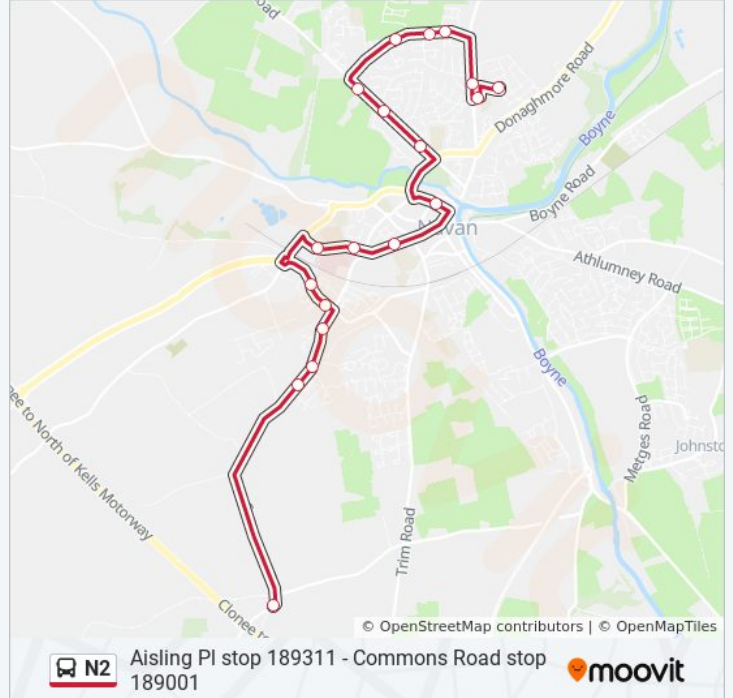

Direction: Blackcastle

19 stops

[VIEW LINE SCHEDULE](#)

- Commons Road
- Educate Together
- Claremount Stadium
- Leighsbridge
- Elm View
- St.Patrick's Park
- Beaufort House
- Our Lady's Hospital
- Parkview
- Abbey Road
- Blackwater Drive
- Silverlawn
- Nangle Court
- Clonmagaddan Court
- Tara Court Avenue
- The Paddocks
- Russell Ct
- Saint Oliver's Ns
- Aisling Place

N2 bus Info

Direction: Blackcastle

Stops: 19

Trip Duration: 29 min

Line Summary:

Direction: Commons Road

19 stops

[VIEW LINE SCHEDULE](#)