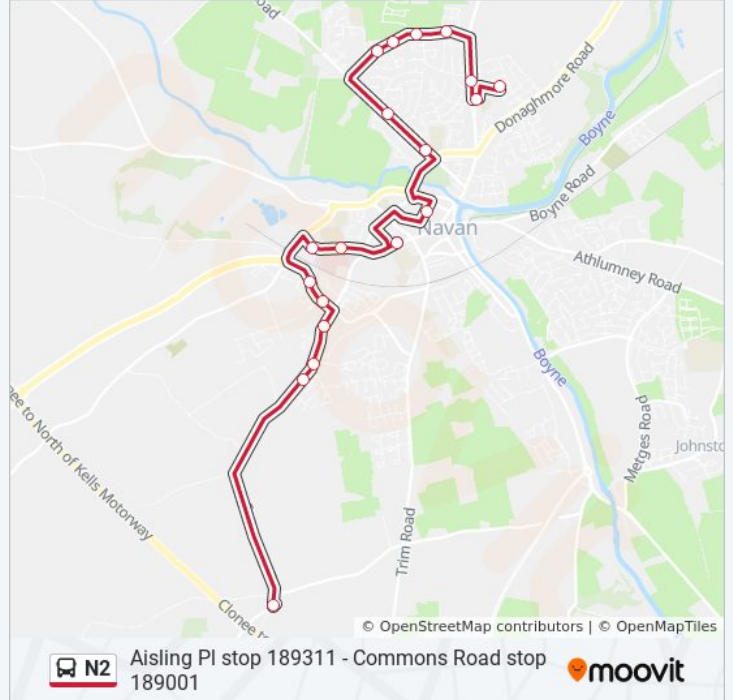

N2 bus time schedules and route maps are available in an offline PDF at moovitapp.com. Use the [Moovit App](#) to see live bus times, train schedule or subway schedule, and step-by-step directions for all public transit in Ireland.

[About Moovit](#) • [MaaS Solutions](#) • [Supported Countries](#) • [Mooviter Community](#)

© 2024 Moovit - All Rights Reserved

Check Live Arrival Times