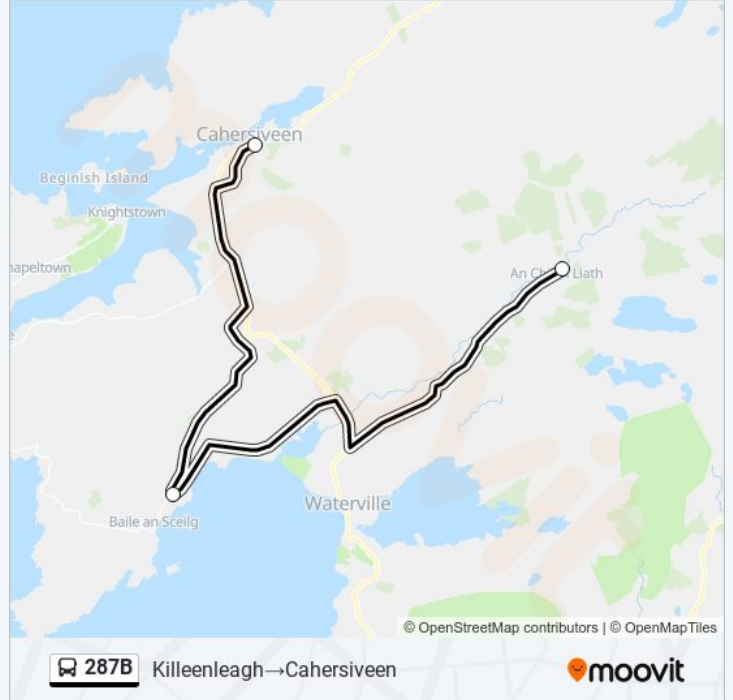

287B bus Info

Direction: Cahersiveen→Killeenleagh

Stops: 3

Trip Duration: 65 min

Line Summary:

Direction: Killeenleagh→Cahersiveen

3 stops

[VIEW LINE SCHEDULE](#)

Killeenleagh

Ballinskelligs

Cahersiveen

287B bus Time Schedule

Killeenleagh→Cahersiveen Route Timetable:

Sunday	Not Operational
Monday	Not Operational
Tuesday	Not Operational
Wednesday	09:05
Thursday	Not Operational
Friday	Not Operational
Saturday	Not Operational

287B bus Info

Direction: Killeenleagh→Cahersiveen

Stops: 3

Trip Duration: 75 min

Line Summary:

287B bus time schedules and route maps are available in an offline PDF at moovitapp.com. Use the [Moovit App](#) to see live bus times, train schedule or subway schedule, and step-by-step directions for all public transit in Ireland.