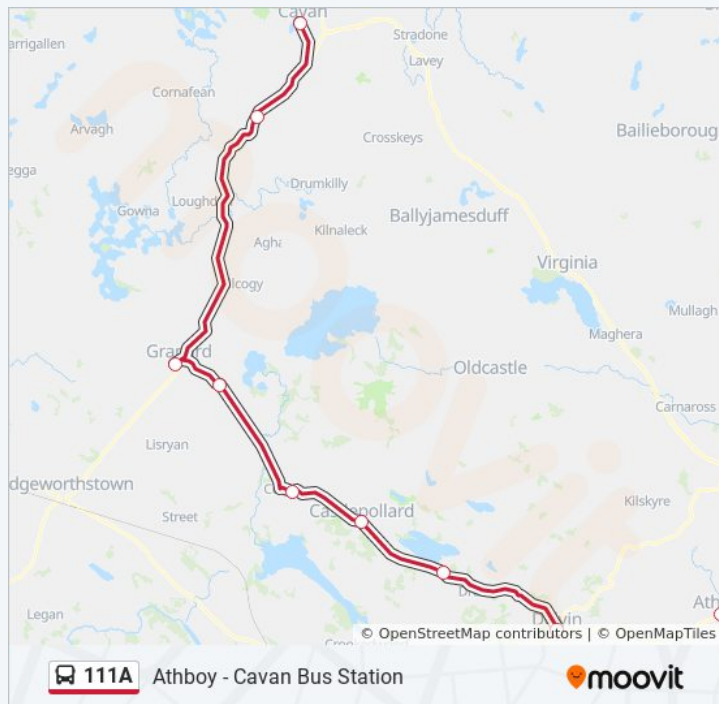

Granard
Ballinagh
Cavan Bus Station

111A bus Info
Direction: Cavan
Stops: 9
Trip Duration: 75 min
Line Summary:

Direction: Delvin

8 stops
[VIEW LINE SCHEDULE](#)

Cavan Bus Station
Ballinagh
Granard
Abbeylara
Coole
Castlepollard
Collinstown
Delvin

111A bus Time Schedule

Delvin Route Timetable:

Sunday	Not Operational
Monday	8:00 AM - 3:00 PM
Tuesday	8:00 AM - 3:00 PM
Wednesday	8:00 AM - 3:00 PM
Thursday	8:00 AM - 3:00 PM
Friday	8:00 AM - 3:00 PM
Saturday	8:00 AM - 3:00 PM

111A bus Info
Direction: Delvin
Stops: 8
Trip Duration: 73 min
Line Summary:

[111A bus Line Map](#)