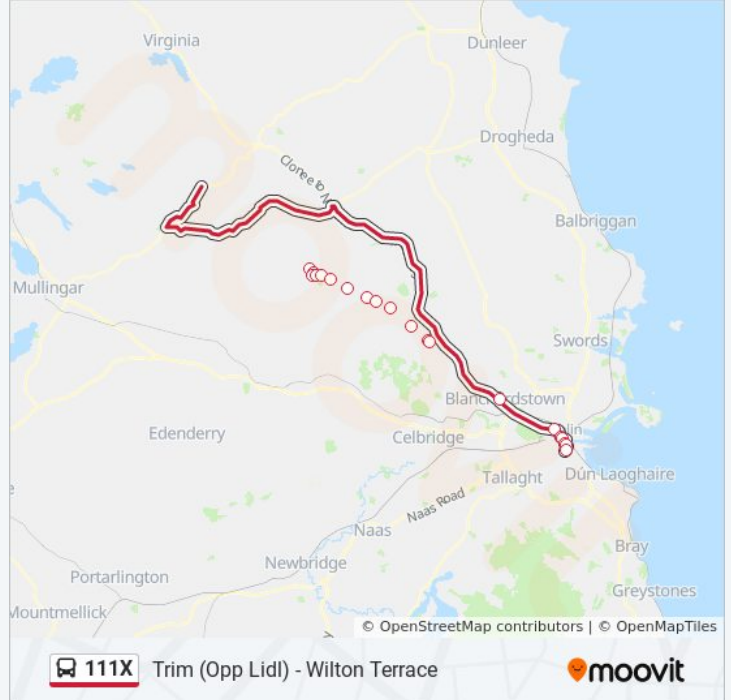

### 111X bus Info

**Direction:** Wilton Terrace

**Stops:** 20

**Trip Duration:** 119 min

**Line Summary:**

Merrion Square, Holles Street

Wilton Terrace

111X bus time schedules and route maps are available in an offline PDF at [moovitapp.com](https://moovitapp.com). Use the [Moovit App](#) to see live bus times, train schedule or subway schedule, and step-by-step directions for all public transit in Ireland.