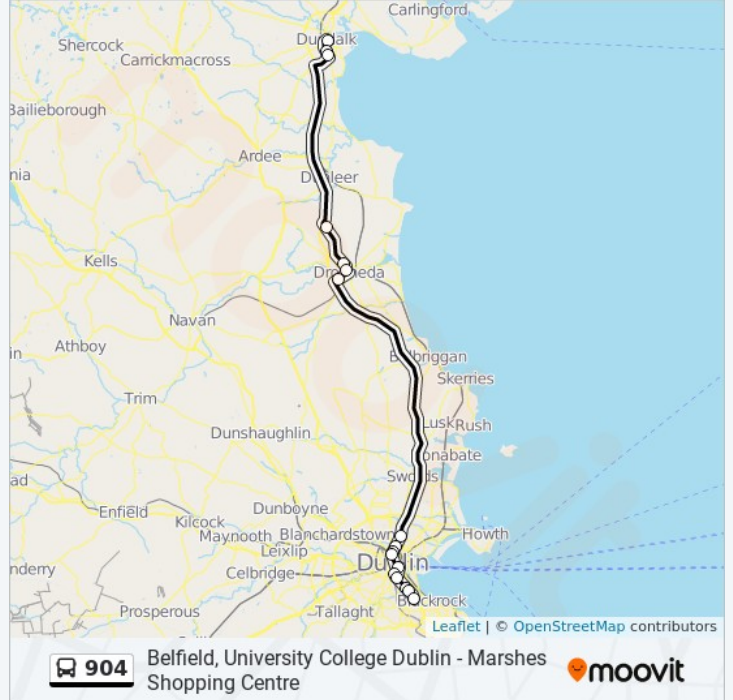

 904

Marshes Sc→Ucd

Get The App

The 904 bus line (Marshes Sc→Ucd) has 2 routes. For regular weekdays, their operation hours are:

(1) Marshes Sc→Ucd: 6:00 AM - 7:00 AM(2) Ucd→Marshes Sc: 4:10 PM - 6:10 PM

Use the Moovit App to find the closest 904 bus station near you and find out when is the next 904 bus arriving.

904 bus Info

Direction: Marshes Sc→Ucd

Stops: 17

Trip Duration: 115 min

Line Summary:

Direction: Ucd→Marshes Sc

17 stops

[VIEW LINE SCHEDULE](#)

904 bus Time Schedule

Ucd→Marshes Sc Route Timetable:

| | |
|-----------|-------------------|
| Sunday | Not Operational |
| Monday | 4:10 PM - 6:10 PM |
| Tuesday | 4:10 PM - 6:10 PM |
| Wednesday | 4:10 PM - 6:10 PM |
| Thursday | 4:10 PM - 6:10 PM |
| Friday | 1:15 PM - 6:10 PM |
| Saturday | Not Operational |

904 bus Info

Direction: Ucd→Marshes Sc

Stops: 17

Trip Duration: 105 min

Line Summary:

904 bus time schedules and route maps are available in an offline PDF at moovitapp.com. Use the [Moovit App](#) to see live bus times, train schedule or subway schedule, and step-by-step directions for all public transit in Ireland.