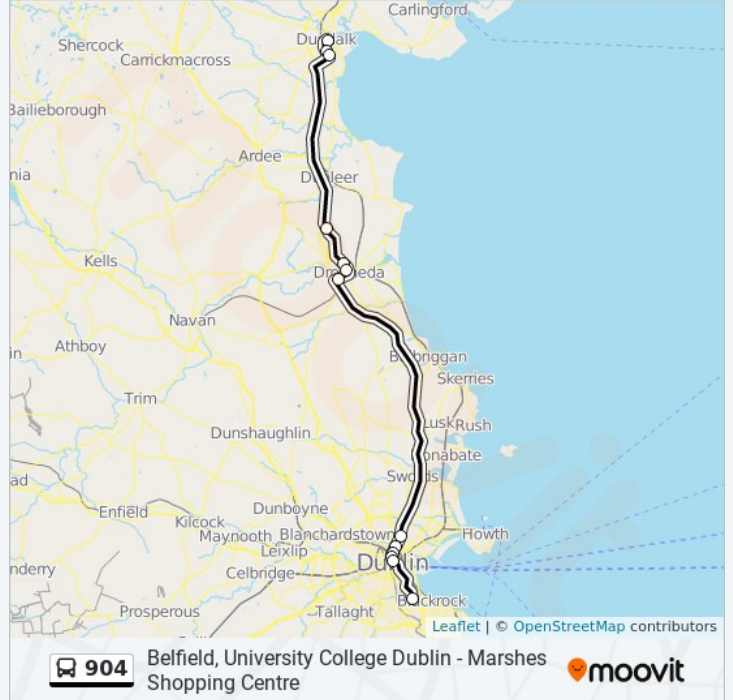

 904

Marshes Sc→Ucd

Get The App

The 904 bus line (Marshes Sc→Ucd) has 2 routes. For regular weekdays, their operation hours are:

(1) Marshes Sc→Ucd: 6:00 AM - 7:00 AM(2) Ucd→Marshes Sc: 4:10 PM - 6:10 PM

Use the Moovit App to find the closest 904 bus station near you and find out when is the next 904 bus arriving.

Direction: Marshes Sc→Ucd

17 stops

[VIEW LINE SCHEDULE](#)

Marshes Sc
Louth Hospital
Dundalk It
Naomh Mairtin Gfc
North Road
Georges Street
Donore Road
City North Hotel
North Wall Quay
Pearse Station
Merrion Street
Leeson Street
Leeson Street Upper
Sussex Road
Old Wesley Rugby Football Club
Rte
Ucd

904 bus Time Schedule

Marshes Sc→Ucd Route Timetable:

| | |
|-----------|-------------------|
| Sunday | 6:00 PM |
| Monday | 6:00 AM - 7:00 AM |
| Tuesday | 6:00 AM - 7:00 AM |
| Wednesday | 6:00 AM - 7:00 AM |
| Thursday | 6:00 AM - 7:00 AM |
| Friday | 6:00 AM - 7:00 AM |
| Saturday | Not Operational |

904 bus Info

Direction: Marshes Sc→Ucd

Stops: 17

Trip Duration: 115 min

Line Summary:

Direction: Ucd→Marshes Sc

17 stops

[VIEW LINE SCHEDULE](#)