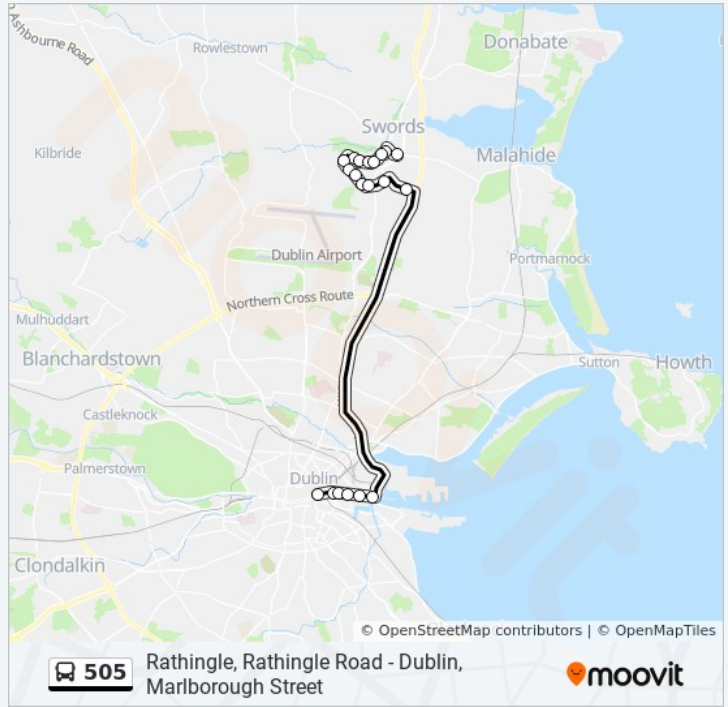

 505

Berwick Walk - Eden Quay

[Get The App](#)

The 505 bus line (Berwick Walk - Eden Quay) has 4 routes. For regular weekdays, their operation hours are:
(1) Berwick Walk→Eden Quay: 9:45 AM - 1:45 PM(2) Eden Quay→Swords Pavilions Sc: 3:45 PM - 6:15 PM(3) Forest Road→Eden Quay: 6:25 AM - 8:25 AM(4) River Valley Drive→Eden Quay: 6:45 AM - 8:10 AM
Use the Moovit App to find the closest 505 bus station near you and find out when is the next 505 bus arriving.

Direction: River Valley Drive→Eden Quay

16 stops

[VIEW LINE SCHEDULE](#)

River Valley Drive
River Valley Heights
River Valley Road
Brookdale Drive

505 bus Time Schedule

Forest Road→Eden Quay Route Timetable:

Stops: 18

Trip Duration: 36 min

Line Summary:

505 bus Time Schedule

River Valley Drive→Eden Quay Route Timetable:

Sunday	Not Operational
Monday	6:45 AM - 8:10 AM
Tuesday	6:45 AM - 8:10 AM
Wednesday	6:45 AM - 8:10 AM
Thursday	6:45 AM - 8:10 AM

Friday	6:45 AM - 8:10 AM
Saturday	8:10 AM - 1:10 PM

505 bus Info

Direction: River Valley Drive→Eden Quay

Stops: 16

Trip Duration: 30 min

Line Summary:

- Forest View
- Cherry Avenue
- Boroimhe Laurels
- Boroimhe Maples
- Nevinstown Lane
- Airside
- Holywell Crescent
- Holywell Close
- East Wall Road
- Convention Centre
- Jury's Inn Custom House Quay
- Eden Quay