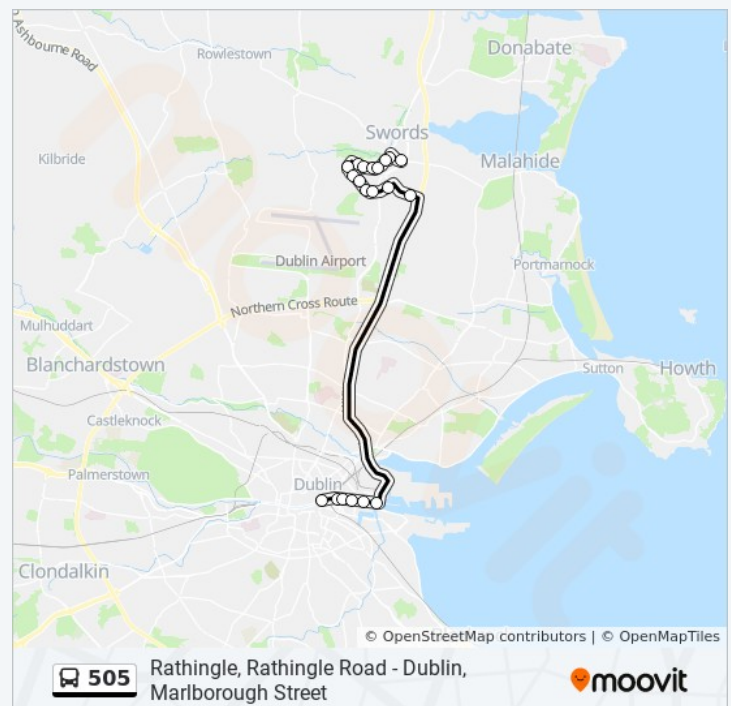

Direction: River Valley Drive→Eden Quay

16 stops

[VIEW LINE SCHEDULE](#)

River Valley Drive
River Valley Heights
River Valley Road
Brookdale Drive

505 bus Time Schedule

Forest Road→Eden Quay Route Timetable:

Sunday	Not Operational
Monday	6:25 AM - 8:25 AM
Tuesday	6:25 AM - 8:25 AM
Wednesday	6:25 AM - 8:25 AM
Thursday	6:25 AM - 8:25 AM
Friday	6:25 AM - 8:25 AM
Saturday	Not Operational

505 bus Info

Direction: Forest Road→Eden Quay

Stops: 18

Trip Duration: 36 min

Line Summary:

505 bus Time Schedule

River Valley Drive→Eden Quay Route Timetable:

Sunday	Not Operational
Monday	6:45 AM - 8:10 AM
Tuesday	6:45 AM - 8:10 AM
Wednesday	6:45 AM - 8:10 AM
Thursday	6:45 AM - 8:10 AM

Friday	6:45 AM - 8:10 AM
Saturday	8:10 AM - 1:10 PM

505 bus Info

Direction: River Valley Drive→Eden Quay

Stops: 16

Trip Duration: 30 min

Line Summary:

- Forest View
- Cherry Avenue
- Boroimhe Laurels
- Boroimhe Maples
- Nevinstown Lane
- Airside
- Holywell Crescent
- Holywell Close
- East Wall Road
- Convention Centre
- Jury's Inn Custom House Quay
- Eden Quay