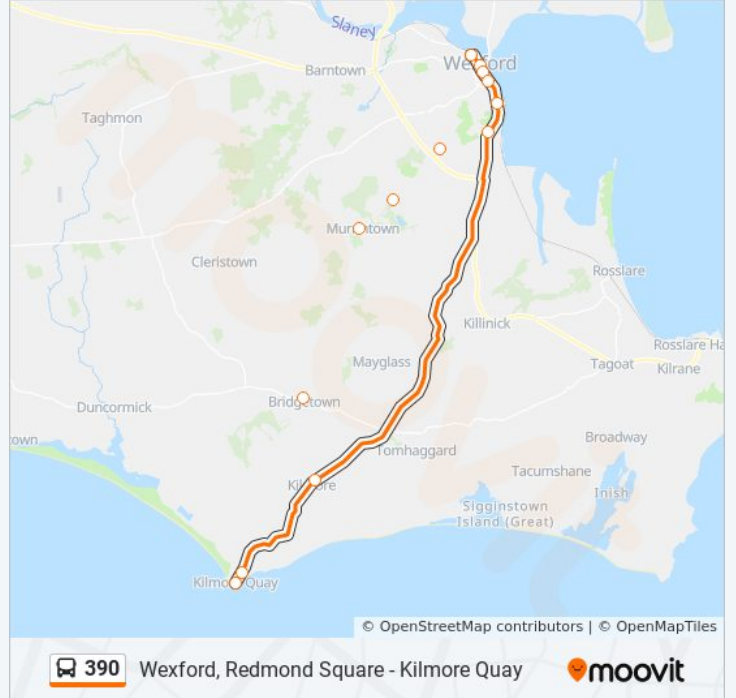

**Direction: Kilmore Quay→Wexford Station**

12 stops

[VIEW LINE SCHEDULE](#)

- Kilmore Quay
- Kilmore Quay Post Office
- Kilmore
- Bargy Bar
- Murrintown
- Johnstown Castle Grounds
- Piercetown
- Drinagh Business Pk
- Kerlogue B Parks
- Kerlogue Manor
- Maudlintown
- Wexford Station

**390 bus Time Schedule**

Kilmore Quay→Wexford Station Route Timetable:

Sunday	12:30 - 16:30
Monday	07:35 - 18:30
Tuesday	07:35 - 18:30
Wednesday	07:35 - 18:30
Thursday	07:35 - 18:30
Friday	07:35 - 18:30
Saturday	07:35 - 18:30

**390 bus Info**

**Direction:** Kilmore Quay→Wexford Station

**Stops:** 12

**Trip Duration:** 50 min

**Line Summary:**

## Direction: Wexford Station→Kilmore Quay

16 stops

[VIEW LINE SCHEDULE](#)

Wexford Station  
 Mooneys Pub  
 Paul Quay  
 Trinity Street  
 Upper William Street  
 Maudlintown  
 Kerlogue Manor  
 Kerlogue Business Park  
 Ida Business Park  
 Piercetown  
 Front Gate  
 Murrintown  
 Bargy Bar  
 Kilmore  
 Kilmore Quay Po  
 Kilmore Quay