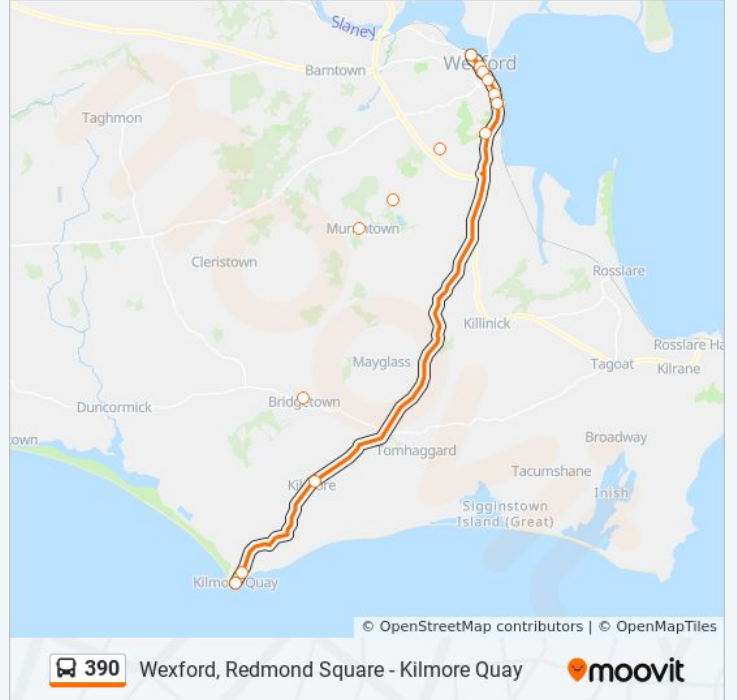

**390 bus Info**

**Direction:** Kilmore Quay→Wexford Station

**Stops:** 12

**Trip Duration:** 50 min

**Line Summary:**

## Direction: Wexford Station→Kilmore Quay

16 stops

[VIEW LINE SCHEDULE](#)

Wexford Station  
 Mooneys Pub  
 Paul Quay  
 Trinity Street  
 Upper William Street  
 Maudlintown  
 Kerlogue Manor  
 Kerlogue Business Park  
 Ida Business Park  
 Piercetown  
 Front Gate  
 Murrintown  
 Bargy Bar  
 Kilmore  
 Kilmore Quay Po  
 Kilmore Quay

## 390 bus Time Schedule

Wexford Station→Kilmore Quay Route Timetable:

Sunday	11:30 - 15:30
Monday	07:00 - 17:35
Tuesday	07:00 - 17:35
Wednesday	07:00 - 17:35
Thursday	07:00 - 17:35
Friday	07:00 - 17:35
Saturday	07:00 - 17:35

## 390 bus Info

**Direction:** Wexford Station→Kilmore Quay

**Stops:** 16

**Trip Duration:** 50 min

**Line Summary:**

390 bus time schedules and route maps are available in an offline PDF at [moovitapp.com](https://moovitapp.com). Use the [Moovit App](#) to see live bus times, train schedule or subway schedule, and step-by-step directions for all public transit in Ireland.