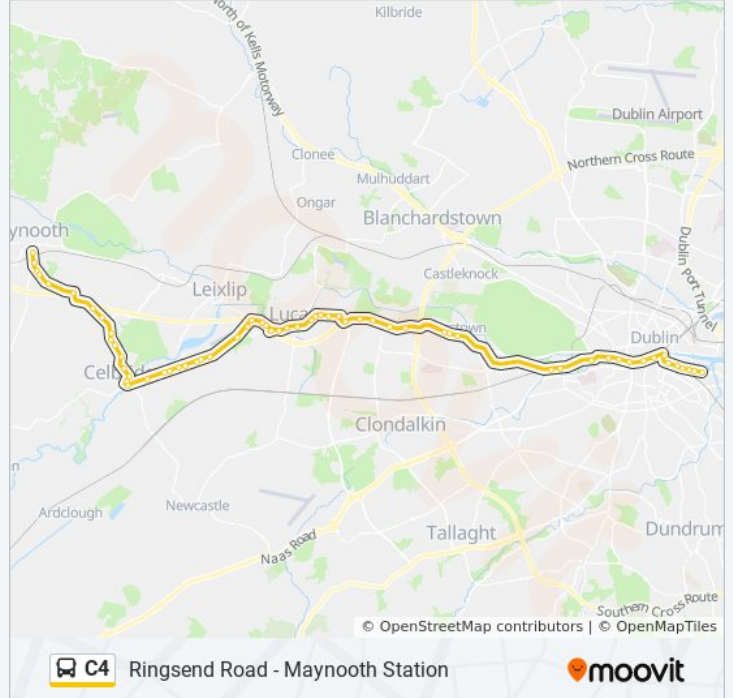

Ringsend Road - Maynooth Station

[Get The App](#)

The C4 bus line (Ringsend Road - Maynooth Station) has 2 routes. For regular weekdays, their operation hours are:
(1) Maynooth: 5:09 AM - 11:06 PM (2) Ringsend Road: 4:54 AM - 11:03 PM

Use the Moovit App to find the closest C4 bus station near you and find out when is the next C4 bus arriving.

Direction: Maynooth

61 stops

[VIEW LINE SCHEDULE](#)

- Ringsend Road
- Grand Canal Quay
- Grand Canal Dock, Saint Andrew's Resource Centre
- Erne Street
- Pearse Station
- Shaw Street
- Tara Street
- Aston Quay
- Temple Bar, Wellington Quay
- Merchant's Quay
- Usher's Quay
- Victoria Quay
- Outside Heuston Train Station
- South Circular Road
- Memorial Gardens
- Palmerstown Drive
- The Oval
- Kennelsfort Road
- Liffey Valley
- Clayton Hotel
- St Loman's Hospital

C4 bus Info

Direction: Maynooth

Stops: 61

Trip Duration: 70 min

Line Summary:

Ballyowen Lane
Hermitage Road
Esker Lane
Roselawn
St Andrews Ns
St Mary's Church
Lucan Heights
Lucan Village
Primrose Lane
Ardeevin Avenue
Old Cornmill Road
Lucan (Spa Hotel)
Kew Park
Celbridge Road
Weston Estate
Weston Aerodrome
Dept Of Agriculture
Backweston Park
Backweston
Coneyburrow
Celbridge Park
The Orchard
Ballyoulster Park
Donacumper Cemetery
Riverview
Celbridge Main St
Castletown
Maynooth Road
Beatty Park
Hawthorn View
Thornhill
Crodaun Forest Park
Salesian College

Ormond Quay

Bachelors Walk

Townsend Street

Prince's Street South

Pearse Station, Pearse Street

Grand Canal Dock, Pearse Square

Grand Canal Dock, Pearse Street

Ringsend Road, Barrow Street