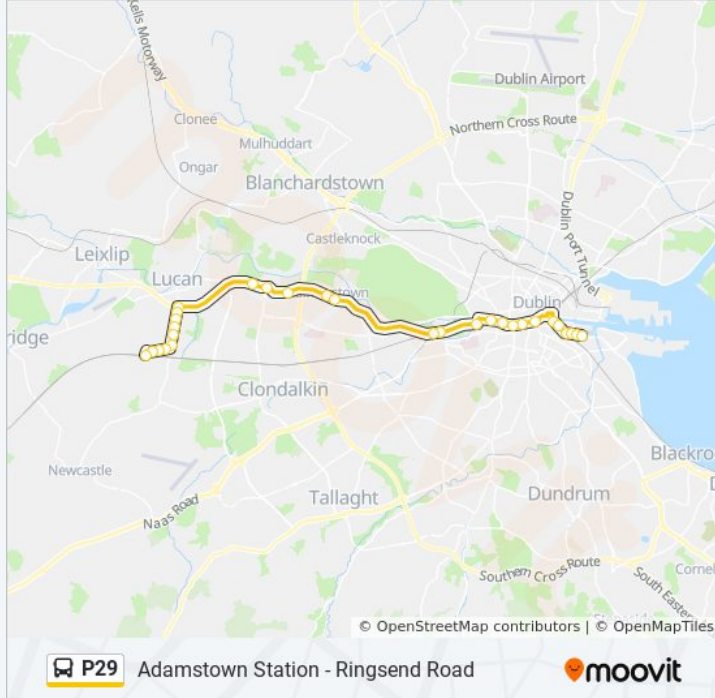

Outside Heuston Train Station

Sarsfield Quay

Arran Quay

Four Courts

Ormond Quay

Bachelors Walk

Moss Street

Prince's Street South

Pearse Station, Pearse Street

Grand Canal Dock, Pearse Square

Grand Canal Dock, Pearse Street

Ringsend Road, Barrow Street

P29 bus time schedules and route maps are available in an offline PDF at moovitapp.com. Use the [Moovit App](#) to see live bus times, train schedule or subway schedule, and step-by-step directions for all public transit in Ireland.

[About Moovit](#) • [MaaS Solutions](#) • [Supported Countries](#) • [Mooviter Community](#)

© 2024 Moovit - All Rights Reserved

Check Live Arrival Times