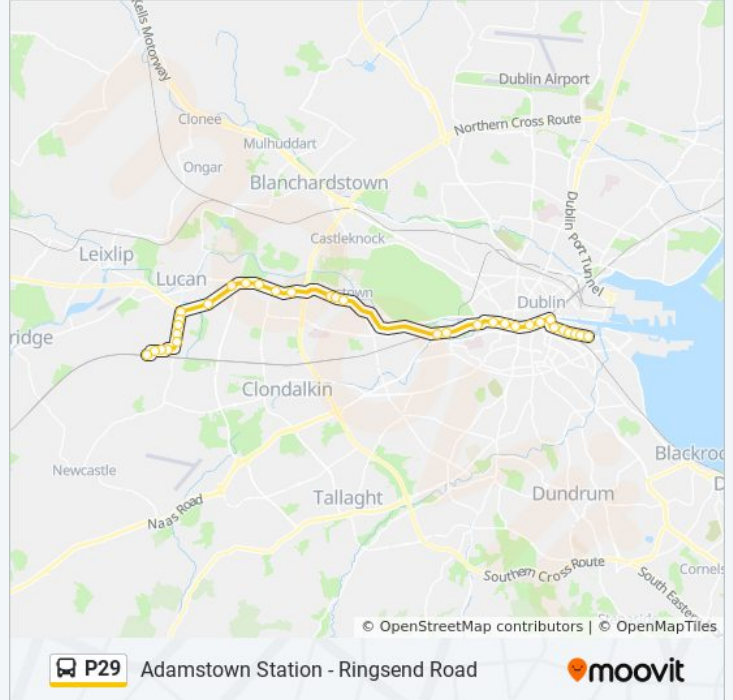

## Adamstown Station - Ringsend Road

Get The App

The P29 bus line (Adamstown Station - Ringsend Road) has 2 routes. For regular weekdays, their operation hours are: (1) Adamstown Station: 5:00 PM - 6:00 PM (2) Ringsend Road: 7:21 AM - 7:51 AM  
Use the Moovit App to find the closest P29 bus station near you and find out when is the next P29 bus arriving.

### Direction: Adamstown Station

33 stops

[VIEW LINE SCHEDULE](#)

- Ringsend Road
- Grand Canal Quay
- Grand Canal Dock, Saint Andrew's Resource Centre
- Erne Street
- Pearse Station
- Shaw Street
- Tara Street
- Aston Quay
- Temple Bar, Wellington Quay
- Merchant's Quay
- Usher's Quay
- Victoria Quay
- Outside Heuston Train Station
- South Circular Road
- Memorial Gardens
- Palmerstown Drive
- The Oval
- Kennelsfort Road
- Liffey Valley
- Clayton Hotel
- St Loman's Hospital

### P29 bus Info

**Direction:** Adamstown Station

**Stops:** 33

**Trip Duration:** 57 min

**Line Summary:**

- Ballyowen Lane
- Hermitage Road
- Esker Lane
- St Patricks Church
- Lucan Comm College
- Weston Hockey Club
- Somerton
- Finnstown Castle
- Castlegate Walk
- Castlegate Drive
- Stratton Grove
- Adamstown Station

**Direction: Ringsend Road**

29 stops

[VIEW LINE SCHEDULE](#)

- Adamstown Station
- Stratton Grove
- Castlegate Drive
- Castlegate Walk
- Castlegate Way
- Somerton
- Newcastle Road
- Lucan Comm College
- St Patricks Church
- Vesey Park
- Hermitage Bridge
- Hermitage Clinic
- Kings Hospital
- Kennelsfort Road
- The Oval
- Memorial Gardens
- South Circular Road