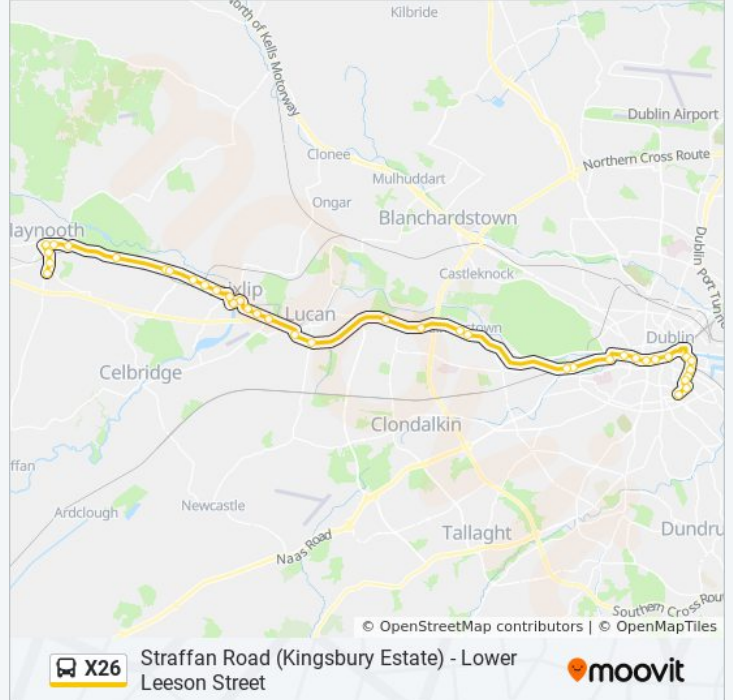

Leeson Street Lr

[Get The App](#)

The X26 bus line Leeson Street Lr has one route. For regular weekdays, their operation hours are:

(1) Leeson Street Lr: 7:10 AM - 7:40 AM

Use the Moovit App to find the closest X26 bus station near you and find out when is the next X26 bus arriving.

Direction: Leeson Street Lr

39 stops

[VIEW LINE SCHEDULE](#)

- Kingsbry
- Old Greenfield
- Maynooth Station
- Maynooth
- Maynooth Sc
- Carton Grove
- Carton House
- Intel West
- Intel Main Entrance
- Intel East
- Louisa Bridge Stn
- Ryevale Lawns
- Our Lady's Nativity
- Leixlip Village
- Leixlip
- Cooldrinagh Terrace
- Springfield Hotel
- Liffey Valley Golf
- Tandy's Lane
- Vesey Park
- Hermitage Bridge
- Kings Hospital

X26 bus Info

Direction: Leeson Street Lr

Stops: 39

Trip Duration: 91 min

Line Summary:

- Kennelsfort Road
- The Oval
- Memorial Gardens
- South Circular Road
- Outside Heuston Train Station
- Sarsfield Quay
- Arran Quay
- Four Courts
- Ormond Quay
- Bachelors Walk
- Moss Street
- Prince's Street South
- Pearse Station
- Merrion Square West
- Merrion Street
- Pembroke Street Lower
- Lower Leeson Street