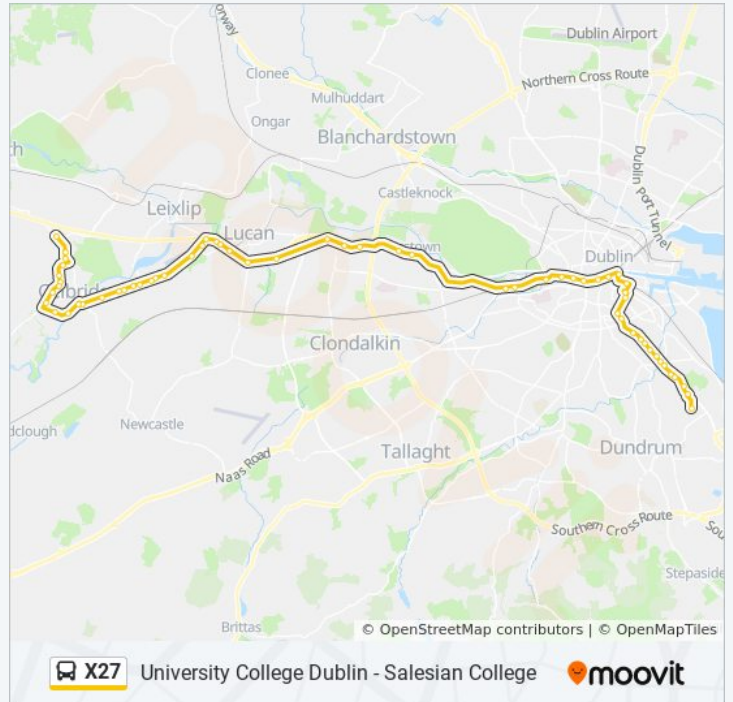

Donnybrook Road

Donnybrook Garda Station

Donnybrook Village

Morehampton Road

Royal Hospital

Leeson Street Upper

Lower Leeson Street

Lower Leeson Street

Weston Aerodrome

X27 bus Info

Direction: Salesian College

Stops: 60

Trip Duration: 82 min

Line Summary:

Dept Of Agriculture

Backweston Park