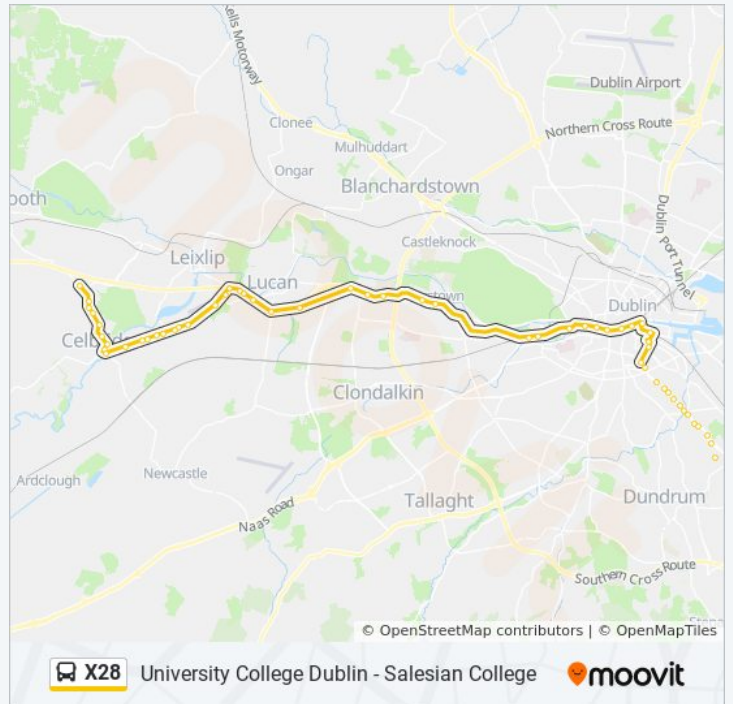

X28 bus Info

Direction: Leeson Street Lr
Stops: 41
Trip Duration: 83 min
Line Summary:

[X28 bus Line Map](#)

Hermitage Bridge
Kings Hospital
Kennelsfort Road
The Oval
Memorial Gardens
South Circular Road
Outside Heuston Train Station
Sarsfield Quay
Arran Quay
Four Courts
Ormond Quay
Bachelors Walk
Moss Street
Prince's Street South
Pearse Station
Merrion Square West
Merrion Street
Pembroke Street Lower
Lower Leeson Street

X28 bus Info

Direction: Salesian College

Stops: 56

Trip Duration: 86 min

Line Summary:

Royal Hospital
Leeson Street Upper
Lower Leeson Street
Lower Leeson Street
Merrion Square West
Clare Street
Science Gallery
Tara Street
Aston Quay
Temple Bar, Wellington Quay
Merchant's Quay
Usher's Quay
Victoria Quay
Outside Heuston Train Station
South Circular Road
Memorial Gardens
Palmerstown Drive
Kennelsfort Road
Liffey Valley
Clayton Hotel
St Loman's Hospital
Esker Lane
Hillcrest
Woodview
Lucan (Spa Hotel)
Kew Park
Celbridge Road
Weston Estate
Weston Aerodrome
Dept Of Agriculture
Backweston Park
Backweston
Coneyburrow