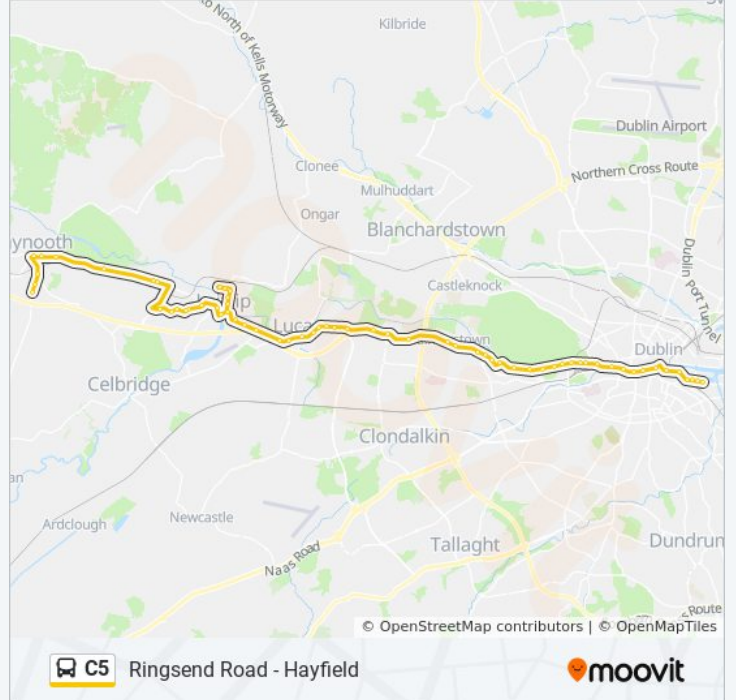

Direction: Maynooth

71 stops

[VIEW LINE SCHEDULE](#)

- Ringsend Road
- Grand Canal Quay
- Grand Canal Dock, Saint Andrew's Resource Centre
- Erne Street
- Pearse Station
- Shaw Street
- Tara Street
- Aston Quay
- Temple Bar, Wellington Quay
- Merchant's Quay
- Usher's Quay
- Parkgate Street
- Phoenix Park Gate
- Conyngham Road
- Bridgewater House
- Islandbridge Gate
- Ucd Boat Club
- Garda Rowing Club
- Military Road
- St Mary's Hospital
- Chapelizod

C5 bus Info

Direction: Ringsend Road

Stops: 65

Trip Duration: 54 min

Line Summary:

- Easton Road
- Accommodation Road
- Scoil Bhríde
- Our Lady's Nativity
- Leixlip Village
- St Mary's Park
- Captain's Hill
- River Forest
- River Forest
- River Forest
- Captain's Hill
- Riverdale
- Leixlip
- Cooldrinagh Terrace
- Springfield Hotel
- Liffey Valley Golf
- Leixlip Road
- Ball Alley House
- Lucan Village
- Lucan Heights
- St Mary's Church
- Chalet Gardens
- Ballydowd Grove
- Lucan Retail Park
- Hermitage Bridge
- Hermitage Clinic
- Kings Hospital
- Kennelsfort Road
- The Oval
- Glenaulin
- Belgrove Park
- Laurence Brook
- Chapelizod

Parkgate Street

Sarsfield Quay

Arran Quay

Four Courts

Ormond Quay

Bachelors Walk

Townsend Street

Prince's Street South

Pearse Station, Pearse Street

Grand Canal Dock, Pearse Square

Grand Canal Dock, Pearse Street

Ringsend Road, Barrow Street

C5 bus time schedules and route maps are available in an offline PDF at moovitapp.com. Use the [Moovit App](#) to see live bus times, train schedule or subway schedule, and step-by-step directions for all public transit in Ireland.