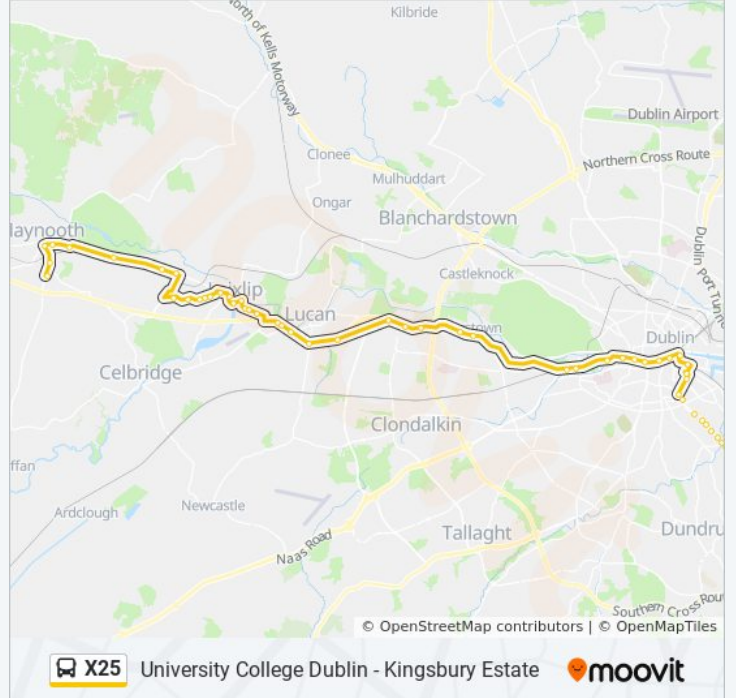

Direction: Maynooth

56 stops

[VIEW LINE SCHEDULE](#)

Ucd
Ucd Belfield
Belfield Court
N11 Opp. R.T.E.
Teresian School
Donnybrook Garage
Donnybrook Road
Donnybrook Garda Station
Donnybrook Village
Morehampton Road
Royal Hospital
Leeson Street Upper
Lower Leeson Street
Lower Leeson Street
Merrion Square West
Clare Street
Science Gallery
Tara Street

X25 bus Info

Direction: Maynooth

Stops: 56

Trip Duration: 102 min

Line Summary:

Aston Quay
Temple Bar, Wellington Quay
Merchant's Quay
Usher's Quay
Victoria Quay
Outside Heuston Train Station
South Circular Road
Memorial Gardens
Palmerstown Drive
Kennelsfort Road
Liffey Valley
Clayton Hotel
St Loman's Hospital
Esker Lane
Hillcrest
Woodview
Lucan (Spa Hotel)
Kew Park
Springfield Hotel
Cooldrinagh Terrace
Salmon Leap
Leixlip
Leixlip Main St
Our Lady's Nativity
Ryevale Lawns
Leixlip Gaa Club
Oaklawn
Easton Road
Barnhall Road
Beechpark Estate
Intel Main Entrance
Intel West
Carton House