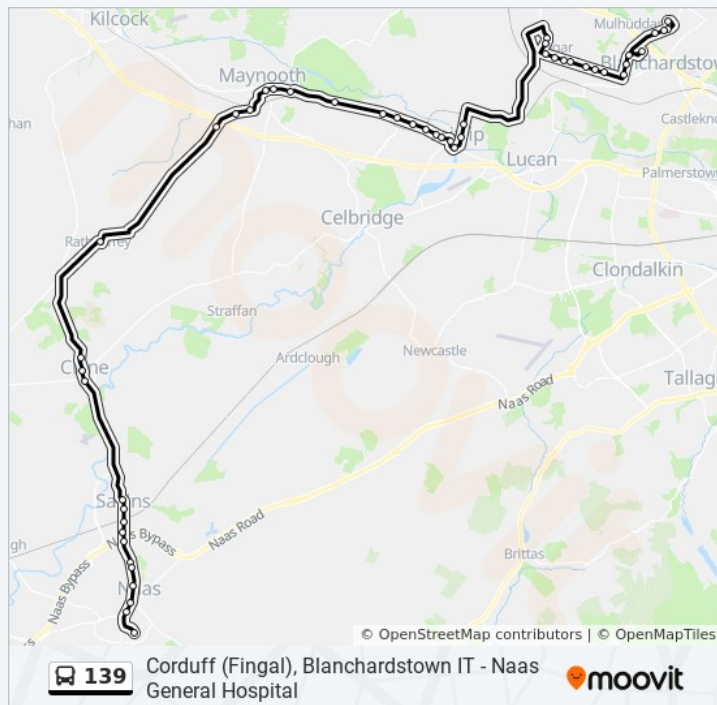

Direction: Naas Hospital → Tu Dublin

48 stops

[VIEW LINE SCHEDULE](#)

- Naas Hospital
- Naas
- Our Lady Saint David
- Monread Avenue
- Oldtown Rise
- Morrell Park
- Sallins Roundabout
- Old Bridge Sallins
- Hunterswood
- Sallins Station
- Sallins Post Office
- St Brigids Terrace
- Clane
- College Road
- Hillview Heights
- Rathcoffey
- Maynooth Town Fc
- Castle Dawson
- Newtown Grove
- Maynooth University
- Maynooth
- Maynooth Sc

Thursday	05:45 - 23:00
Friday	05:45 - 23:00
Saturday	05:45 - 23:00

139 bus Info

Direction: Tu Dublin→Naas Hospital

Stops: 48

Trip Duration: 95 min

Line Summary:

Clane Main Street

St Brigids Terrace

Sallins Post Office

Sallins Station

Old Bridge Sallins

Sallins Roundabout

Morrell Park

Oldtown Rise

Monread Avenue

Our Lady Saint David