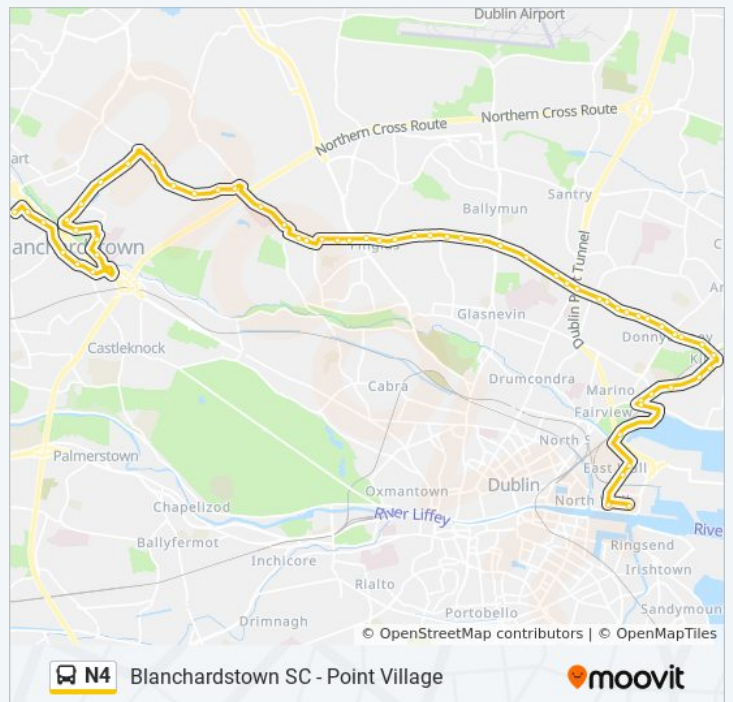

N4 bus Info
Direction: Blanchardstown Sc
Stops: 59
Trip Duration: 63 min
Line Summary:

Collins Avenue West

St Aidan's School

Dcu Collins Avenue

Albert College Pk

Glasnevin Avenue

Glasnevin Drive

Glasnevin Park

Finglas Garda Station

Finglas Sports Centre

N4 bus Time Schedule

Point Village Route Timetable:

| | |
|-----------|---------------------|
| Sunday | 5:30 AM - 11:55 PM |
| Monday | 12:25 AM - 11:55 PM |
| Tuesday | 12:25 AM - 11:55 PM |
| Wednesday | 12:25 AM - 11:55 PM |
| Thursday | 12:25 AM - 11:55 PM |
| Friday | 12:25 AM - 11:55 PM |
| Saturday | 12:25 AM - 11:55 PM |

N4 bus Info

Direction: Point Village

Stops: 60

Trip Duration: 63 min

Line Summary:

Finglas

St Canice's Gns

St Canice's Bns