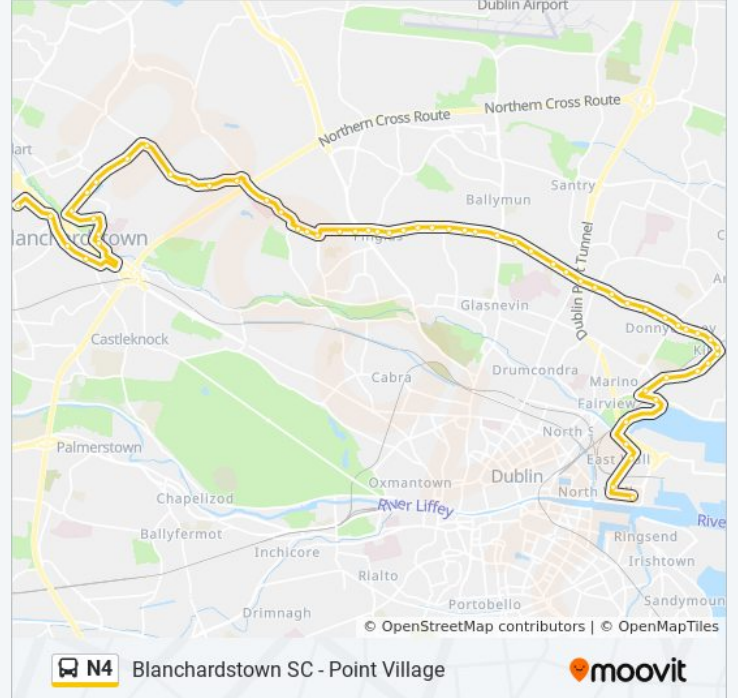

N4 bus Info
Direction: Blanchardstown Sc
Stops: 59
Trip Duration: 63 min
Line Summary:

Collins Avenue West

St Aidan's School

Dcu Collins Avenue

Albert College Pk

Glasnevin Avenue

Glasnevin Drive

Glasnevin Park

Barnlodge

Ballycoolin Road

Rosemount Bus. Park

Indoor Arena

Aquatic Centre

Waterville Road

Waterville Row

Waterville Terrace

Mill Road

Connolly Hospital

Blanchardstown Vlge

Ramor Park

Westend Office Park

Blanchardstown Sc

Direction: Point Village

60 stops