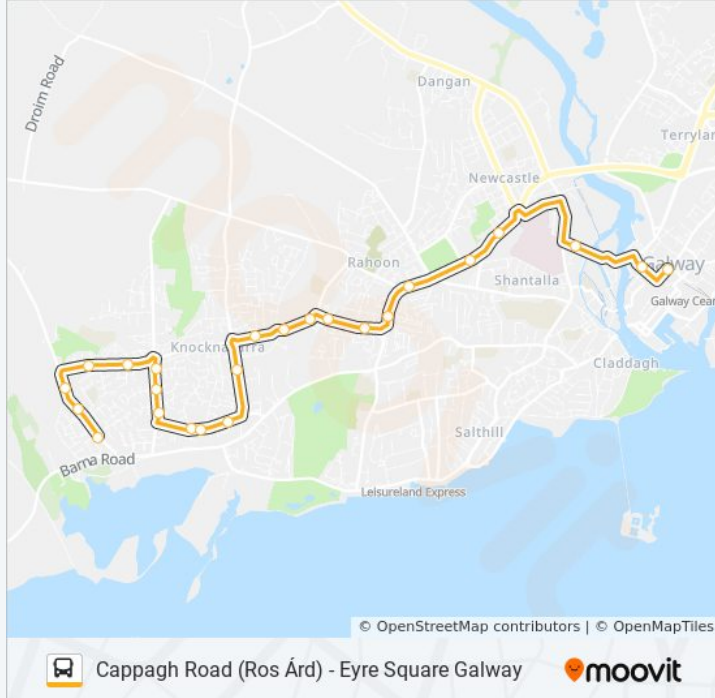

Direction: Cappagh Road (Ros Árd)→Eyre Square Galway

24 stops

[VIEW LINE SCHEDULE](#)

- Cappagh Road (Ros Árd)
- Cappagh Road (An Cimím Mór)
- Cappagh Road (An Silín)
- Bhinn Bán
- Knocknacarragh, Western Distributor Road Galway
- Portacarron Galway
- Ashleigh Grove Galway
- Tudor Close Galway
- Sea Crest Galway
- Knocknacarra Park Galway
- Clybaun Heights Galway
- Winfield Gardens Galway
- Knocknacarragh, Western Distributor Road Galway
- Altan Apartments Western Distributor Road Galway
- An Lagan Apartments Western Distributor Road Galway
- Gort Na Bro Western Distributor Road Galway

CAPPAGH ROAD (ROS ÁRD) - EYRE SQUARE GALWAY bus Info

Direction: Cappagh Road (Ros Árd)→Eyre Square Galway

Stops: 24

Trip Duration: 23 min

Line Summary:

Garrai De Brun (Opp Garrai De Brun Ent)

Bishop O Donnell Rd (Droim Chaoin)

Seamus Quirke Rd (Rahoon Rd Junc)

Seamus Quirke Rd (Westside Shopp Cent)

Seamus Quirke Rd (Corrib Park)

University Rd (Nuig Main Gate)

Francis Street Opp Abbey Church

Eyre Square Galway

Direction: Eyre Square Galway → Cappagh Road (Ros Árd)

23 stops

[VIEW LINE SCHEDULE](#)

Eyre Square Galway

Francis Street Opp Abbey Church

University Rd (Opp Nuig Main Gate)

Newcastle Rd (Supermacs)

Shantalla, Seamus Quirke Road (Westside)

Seamus Quirke Road (Gleann Dara)