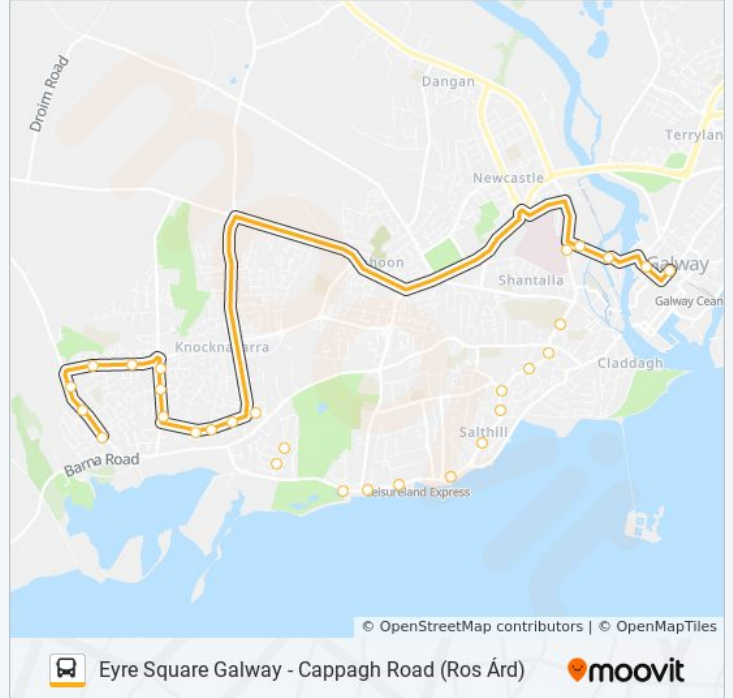

**Direction: Cappagh Road (Ros Árd)→Eyre Square Galway**

29 stops

[VIEW LINE SCHEDULE](#)

- Cappagh Road (Ros Árd)
- Cappagh Road (An Cimím Mór)
- Cappagh Road (An Silín)
- Bhinn Bán
- Knocknacarragh, Western Distributor Road Galway
- Portacarron Galway
- Ashleigh Grove Galway
- Tudor Close Galway
- Sea Crest Galway
- Knocknacarra Park Galway
- Clybaun Heights Galway
- Shangort Road Galway
- Knocknacarra Road Galway
- Knocknacarra Rd (Burren View Hts)
- Dun Na Carraige Salthill Galway
- Upper Salthill Rd (Diving Board)
- Upper Salthill Rd (Salthill Hotel)

**EYRE SQUARE GALWAY - CAPPAGH ROAD (ROS ÁRD) bus Info**

**Direction:** Cappagh Road (Ros Árd)→Eyre Square Galway

**Stops:** 29

**Trip Duration:** 26 min

**Line Summary:**

Upper Salthill Rd (Waterfront)  
 Upper Salthill Rd (Caesars Palace)  
 Salthill Rd Lwr (Opp Kelleghers Gar)  
 Salthill Rd Lwr (Devon Park)  
 Salthill Rd Lwr (Feeneys Shop)  
 Salthill Rd Lwr (Opp Lios Ealtan)  
 St.Mary's Road  
 University College Hospital Galway  
 University Rd (Nuig Main Gate)  
 University Rd (Opp Cathedral)  
 Francis Street Opp Abbey Church  
 Eyre Square Galway

**Direction: Eyre Square Galway→Cappagh Road (Ros Árd)**

25 stops

[VIEW LINE SCHEDULE](#)

Eyre Square Galway  
 Francis Street Opp Abbey Church  
 University Rd (Cathedral)  
 Nuig  
 University College Hospital Galway  
 St.Mary's Road  
 Salthill Rd Lwr (Opp Warwick Hotel)  
 Salthill Rd Lwr (St Josephs)  
 Salthill Rd Lwr (Opp Devon Park)  
 Lower Salthill  
 Salthill Road Upper Galway  
 Waterfront Hotel Salthill  
 Salthill Hotel Galway  
 Knocknacarra Rd (Burren View Hts)  
 Knocknacarra Road Galway  
 Shangort Rd (Joyces Supermarket)

**EYRE SQUARE GALWAY - CAPPAGH ROAD (ROS ÁRD) bus Info**

**Direction:** Eyre Square Galway→Cappagh Road (Ros Árd)

**Stops:** 25

**Trip Duration:** 28 min

**Line Summary:**

Rusheen Woods Galway

Sea Crest Galway