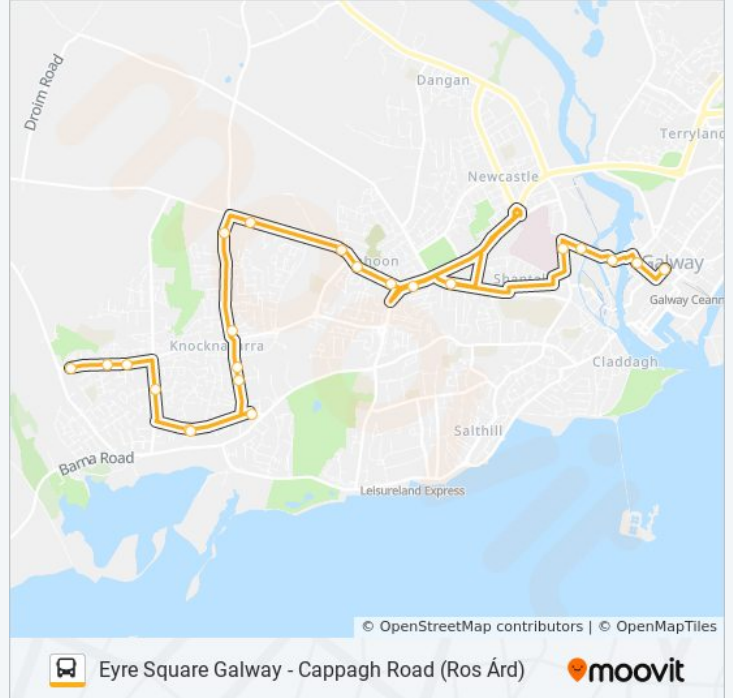

Shangort Rd (Cotters Shop)

Monalee Manor Galway

Knocknacarragh, Western Distributor Road
Galway

Manor Court Galway

Tor Bui Galway

EYRE SQUARE GALWAY - CAPPAGH ROAD (ROS ÁRD) bus time schedules and route maps are available in an offline PDF at moovitapp.com. Use the [Moovit App](#) to see live bus times, train schedule or subway schedule, and step-by-step directions for all public transit in Ireland.

[About Moovit](#) • [MaaS Solutions](#) • [Supported Countries](#) • [Mooviter Community](#)

© 2024 Moovit - All Rights Reserved

Check Live Arrival Times