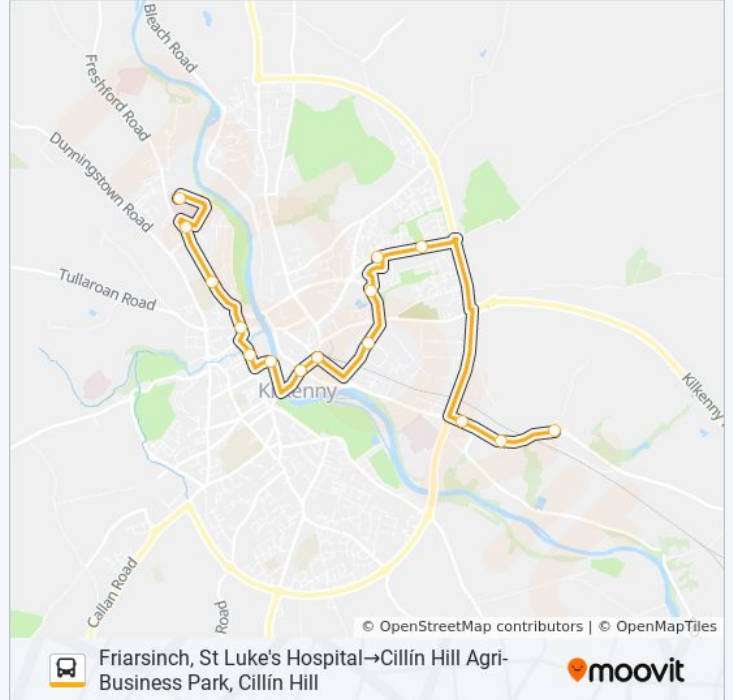

CILLÍN HILL AGRI-BUSINESS PARK, CILLÍN HILL - FRIARSINCH, ST LUKE'S HOSPITAL bus time schedules and route maps are available in an offline PDF at moovitapp.com. Use the [Moovit App](#) to see live bus times, train schedule or subway schedule, and step-by-step directions for all public transit in Ireland.

[About Moovit](#) • [MaaS Solutions](#) • [Supported Countries](#) • [Mooviter Community](#)

© 2024 Moovit - All Rights Reserved

Check Live Arrival Times