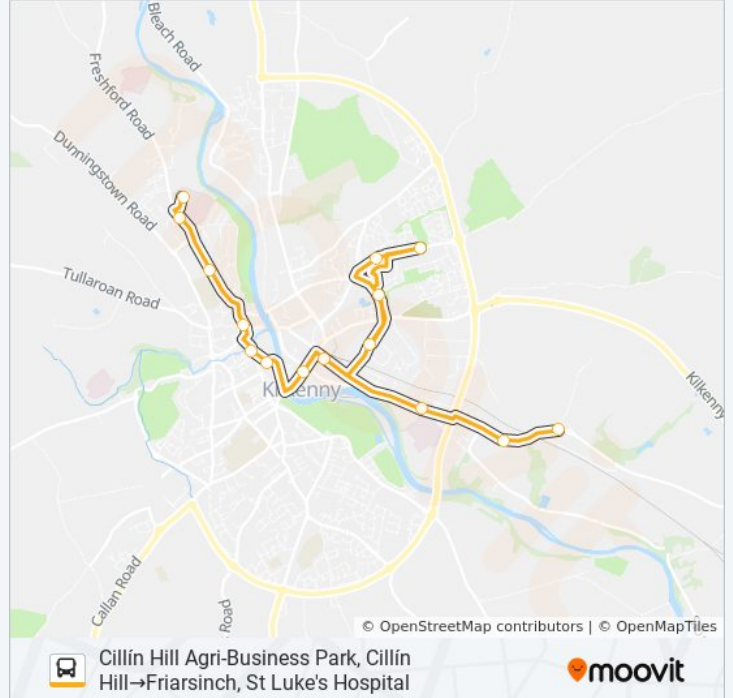

Direction: Cillín Hill Agri-Business Park, Cillín Hill→Friarsinch, St Luke's Hospital

15 stops

[VIEW LINE SCHEDULE](#)

- Cillín Hill Agri-Business Park, Cillín Hill
- Archersgrove, Leggetsrath
- Dukesmeadows, Dublin Road
- Garrincreen, Johnswell Rd
- Garrincreen, Beechlawns
- Kilkenny, Newpark Sc
- Kilkenny, Nowlan Park
- Kilkenny, Macdonagh Station
- Kilkenny, John Street Upper
- Kilkenny, Market Yard
- Kilkenny, Parliament St
- Ayrfield (Kilkenny), Vicar Street
- Ayrfield (Kilkenny), Loreto
- Ayrfield (Kilkenny), Sycamores
- Friarsinch, St Luke's Hospital

CILLÍN HILL AGRI-BUSINESS PARK, CILLÍN HILL - FRIARSINCH, ST LUKE'S HOSPITAL bus Time Schedule

Cillín Hill Agri-Business Park, Cillín Hill→Friarsinch, St Luke's Hospital Route Timetable:

Sunday	9:30 AM - 10:30 PM
Monday	7:30 AM - 10:30 PM
Tuesday	7:30 AM - 10:30 PM
Wednesday	7:30 AM - 10:30 PM
Thursday	7:30 AM - 10:30 PM
Friday	7:30 AM - 11:30 PM
Saturday	8:30 AM - 11:30 PM

CILLÍN HILL AGRI-BUSINESS PARK, CILLÍN HILL - FRIARSINCH, ST LUKE'S HOSPITAL bus Info

Direction: Cillín Hill Agri-Business Park, Cillín Hill→Friarsinch, St Luke's Hospital

Stops: 15

Trip Duration: 26 min

Line Summary:

Direction: Friarsinch, St Luke's Hospital → Cillín Hill Agri-Business Park, Cillín Hill

15 stops

[VIEW LINE SCHEDULE](#)

- Friarsinch, St Luke's Hospital
- Ayrfield (Kilkenny), Sycamores
- Ayrfield (Kilkenny), Loreto
- Ayrfield (Kilkenny), Vicar Street
- Kilkenny, Parliament St
- Kilkenny, Market Yard
- Kilkenny, John Street Upper
- Kilkenny, Macdonagh Station
- Kilkenny, Nowlan Park
- Kilkenny, Newpark Sc
- Garrincreen, Beechlawns
- Garrincreen, Johnswell Rd
- Dukesmeadows, Dublin Road
- Archersgrove, Leggetsrath
- Cillín Hill Agri-Business Park, Cillín Hill