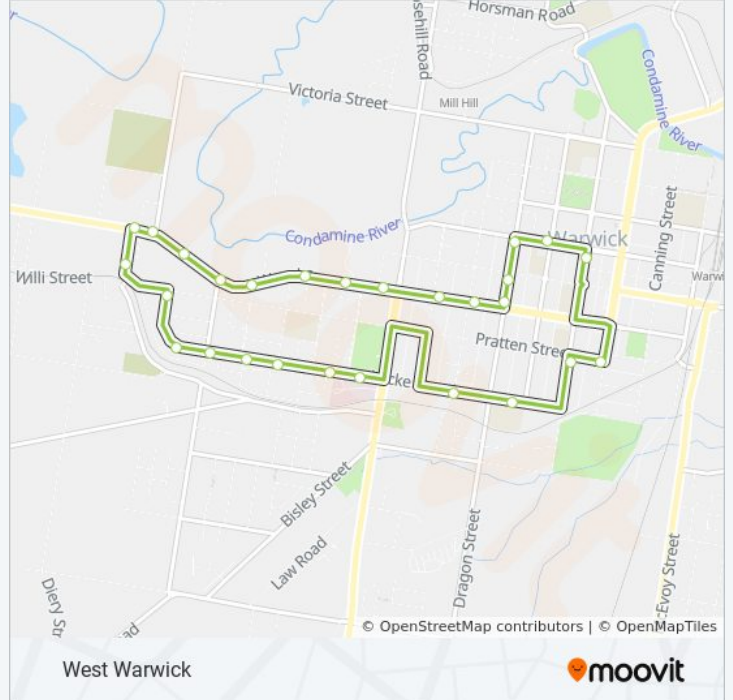

970

West Warwick

Get The App

The 970 bus line West Warwick has one route. For regular weekdays, their operation hours are:

(1) West Warwick: 09:15 - 13:55

Use the Moovit App to find the closest 970 bus station near you and find out when is the next 970 bus arriving.

**Direction: West Warwick**

28 stops

[VIEW LINE SCHEDULE](#)

- Palmerin Street at Post Office
- Pratten Street at Albion Street
- Palmerin Street at Pratten Street
- Locke Street at Assumption College
- Locke Street at Wantley Street
- Locke Street at Warwick Hospital
- Locke St Near Deconlay St Hail 'N' Ride
- Locke Street at Clarke Street
- Locke Street at Douglas Street
- Locke Street at Tooth Street
- Redgwell St Near Hawthorne St Hail 'N' Ride
- Redgwell Street at Pratten Street
- Alfred Street at Miller Street
- Wood Street at Akooramak
- Wood St Near Wentworth St Hail 'N' Ride
- Wood St Near Wentworth St Hail 'N' Ride
- Wood Street at Mile End Park
- Wood St Near Douglas St Hail 'N' Ride
- Wood Street at Westside Shopping Centre
- Wood St Near Crawford St Hail 'N' Ride
- Wood Street at Short Street
- Wood St Near Gore St Hail 'N' Ride

**970 bus Info**

**Direction:** West Warwick

**Stops:** 28

**Trip Duration:** 21 min

**Line Summary:**

Wood St Near Wantley St Hail 'N' Ride

Dragon Street at Warwick Medical Centre

Dragon St Near Percy St Hail 'N' Ride

Dragon Street at Grafton Street

Grafton St Near Guy St Hail 'N' Ride

Palmerin Street at Post Office

970 bus time schedules and route maps are available in an offline PDF at [moovitapp.com](https://moovitapp.com). Use the [Moovit App](#) to see live bus times, train schedule or subway schedule, and step-by-step directions for all public transit in Warwick.