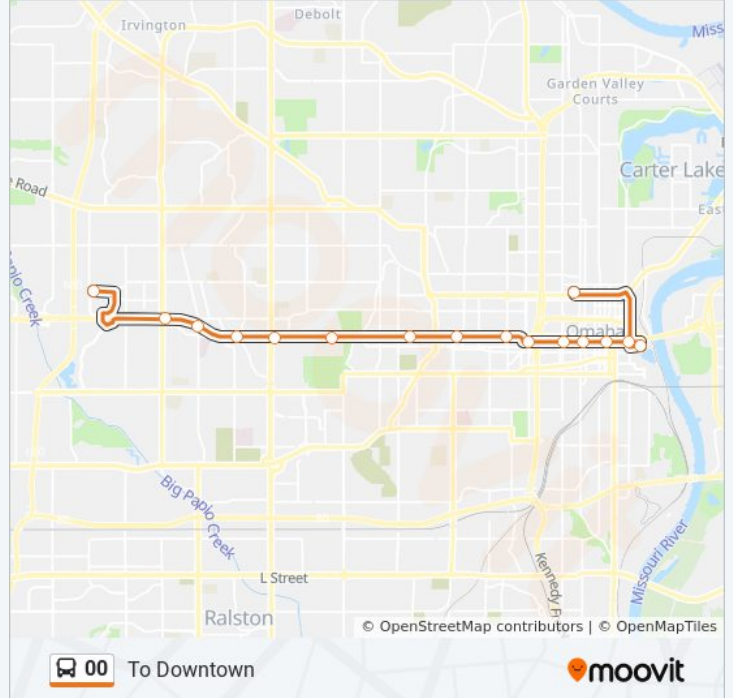

To Downtown

Get The App

The 00 bus line (To Downtown) has 2 routes. For regular weekdays, their operation hours are:

(1) To Downtown: 5:00 AM - 11:30 PM (2) To Westroads Transit Center: 4:25 AM - 11:00 PM

Use the Moovit App to find the closest 00 bus station near you and find out when is the next 00 bus arriving.

Direction: To Downtown

16 stops

[VIEW LINE SCHEDULE](#)

Westroads Orbt Station
90th & Dodge Orbt Station SE
84th & Dodge Orbt Station SW
Keystone Trail & Dodge Orbt Stop SE
72nd Dodge Orbt Station SE
62nd & Dodge Orbt Station SE
49th & Dodge Orbt Station SE
42nd Dodge Orbt Station SE
33rd & Dodge Orbt Stop SW
Park Ave & Douglas Orbt Station SE
24th & Douglas Orbt Station SE
19th & Douglas Orbt Station SW
16th & Douglas SW
10th & Douglas Orbt Station SW
8th & Farnam Orbt Stop NW
22nd & Cuming NE

00 bus Time Schedule

To Downtown Route Timetable:

Sunday	6:30 AM - 9:10 PM
Monday	5:00 AM - 11:30 PM
Tuesday	5:00 AM - 11:30 PM
Wednesday	5:00 AM - 11:30 PM
Thursday	5:00 AM - 11:30 PM
Friday	5:00 AM - 11:30 PM
Saturday	5:30 AM - 11:30 PM

00 bus Info

Direction: To Downtown

Stops: 16

Trip Duration: 29 min

Line Summary:

Direction: To Westroads Transit Center

16 stops

[VIEW LINE SCHEDULE](#)