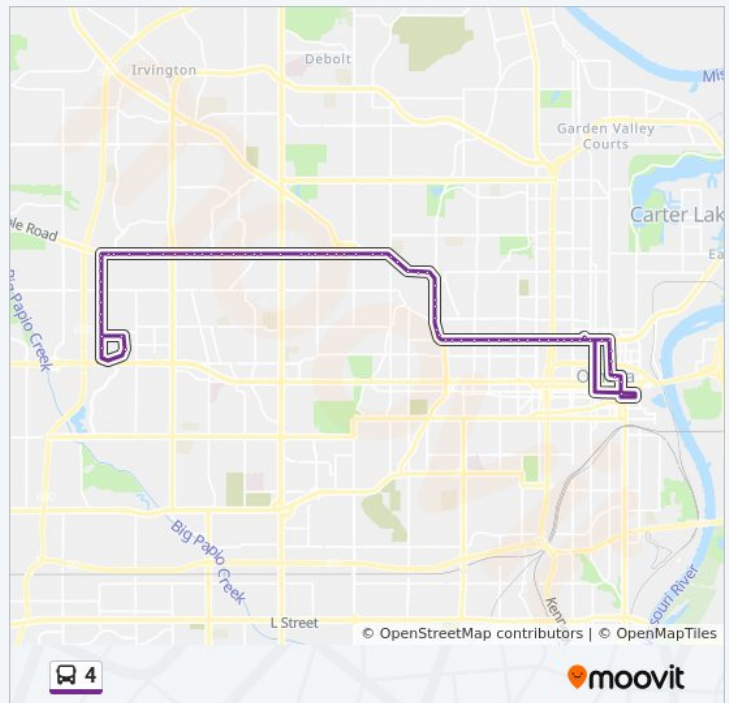

101st & Maple SE

99th & Maple SW

96th Dr & Maple SW

95th Ave & Maple SE

93rd & Maple SE

90th on Maple SE

88th & Maple SW

Keystone Dr & Maple SW

Route Timetable:

Sunday	6:35 PM - 8:05 PM
Monday	5:50 PM - 7:35 PM
Tuesday	5:50 PM - 7:35 PM
Wednesday	5:50 PM - 7:35 PM
Thursday	5:50 PM - 7:35 PM
Friday	5:50 PM - 7:35 PM
Saturday	6:35 PM - 7:35 PM

4 bus Info

Direction:

Stops: 75

Trip Duration: 48 min

Line Summary:

72nd & Maple SW

69th & Maple SE

67th Ave & Maple SW

66th & Maple SW

65th & Maple SW

63rd & Maple SW

61st & Maple SW

60th & Maple SE

NW Radial & 56th SW

NW Radial & Country Club/54th SW

52nd & NW Radial Hwy SW

NW Radial Hwy & Miami SW