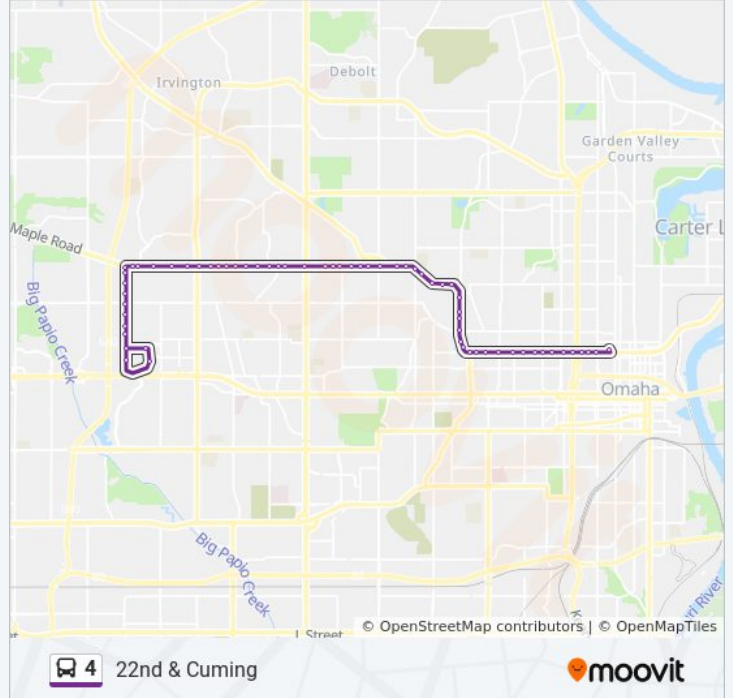

Use the Moovit App to find the closest 4 bus station near you and find out when is the next 4 bus arriving.

Direction: 22nd & Cuming
 63 stops
[VIEW LINE SCHEDULE](#)

4 bus Time Schedule
 22nd & Cuming Route Timetable:

Sunday	Not Operational
Monday	6:35 PM - 10:05 PM
Tuesday	6:35 PM - 10:05 PM
Wednesday	6:35 PM - 10:05 PM
Thursday	6:35 PM - 10:05 PM
Friday	6:35 PM - 10:05 PM
Saturday	10:05 PM

- Westroads Tc Bay 4
- Nicholas & 98th SW
- 98th & Westroads Entr 8 NW
- 102nd & Westroads Entr 4 MB
- 102nd & Hamilton SE
- 102nd & Seward SE
- 102nd Ave & 102nd SE
- 102nd & Blondo SE
- 102nd & Grant NE
- 102nd & Ohio SE
- 102nd & Corby SE
- 102nd & Maple SE
- 101st & Maple SE
- 99th & Maple SW
- 96th Dr & Maple SW
- 95th Ave & Maple SE
- 93rd & Maple SE
- 90th on Maple SE
- 88th & Maple SW
- Keystone Dr & Maple SW
- 85th & Maple SW

4 bus Info
Direction: 22nd & Cuming
Stops: 63
Trip Duration: 36 min
Line Summary:

83rd & Maple SW
81st & Maple SW
79th & Maple SW
78th & Maple SW
76th/Benson Gardens & Maple SW
75th & Maple SW
72nd & Maple SW
69th & Maple SE
67th Ave & Maple SW
66th & Maple SW
65th & Maple SW
63rd & Maple SW
61st & Maple SW
60th & Maple SE
NW Radial & 56th SW
NW Radial & Country Club/54th SW
52nd & NW Radial Hwy SW
NW Radial Hwy & Miami SW
50th & NW Radial Hwy SW
49th & NW Radial Hwy SW
48th & NW Radial Hwy SW
NW Radial Hwy & Burdette NW
NW Radial Hwy & Decatur SW
NW Radial Hwy & Seward NW
NW Radial Hwy & Hamilton NW
NW Radial Hwy & Nicholas NE
NW Radial Hwy & Iazard NW
45th & Cuming SW
44th & Cuming SW
42nd & Cuming SW
40th & Cuming SW
38th & Cuming SW
36th & Cuming SW