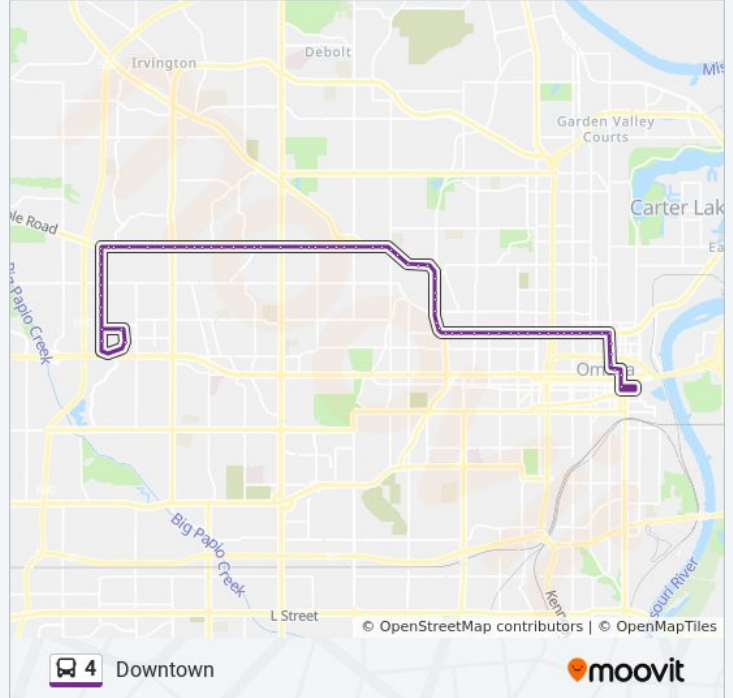

101st & Maple SE

99th & Maple SW

96th Dr & Maple SW

95th Ave & Maple SE

93rd & Maple SE

90th on Maple SE

88th & Maple SW

Keystone Dr & Maple SW

4 bus Info

Direction: Downtown

Stops: 74

Trip Duration: 43 min

Line Summary:

85th & Maple SW
83rd & Maple SW
81st & Maple SW
79th & Maple SW
78th & Maple SW
76th/Benson Gardens & Maple SW
75th & Maple SW
72nd & Maple SW
69th & Maple SE
67th Ave & Maple SW
66th & Maple SW
65th & Maple SW
63rd & Maple SW
61st & Maple SW
60th & Maple SE
NW Radial & 56th SW
NW Radial & Country Club/54th SW
52nd & NW Radial Hwy SW
NW Radial Hwy & Miami SW
50th & NW Radial Hwy SW
49th & NW Radial Hwy SW
48th & NW Radial Hwy SW
NW Radial Hwy & Burdette NW
NW Radial Hwy & Decatur SW
NW Radial Hwy & Seward NW
NW Radial Hwy & Hamilton NW
NW Radial Hwy & Nicholas NE
NW Radial Hwy & Izard NW
45th & Cuming SW
44th & Cuming SW
42nd & Cuming SW
40th & Cuming SW
38th & Cuming SW

36th & Cuming SW
34th & Cuming SW
33rd & Cuming SE
32nd & Cuming MB
30th & Cuming SE
29th & Cuming MB
27th & Cuming SE
25th Ave & Cuming SW
24th & Cuming SW
22nd & Cuming SW
20th & Cuming SW
18th & Cuming SE
16th & Cuming SW
16th & Mike Fahey St NW
16th & Cass NW
16th & Davenport NW
16th St & Capitol Ave SE
14th & Dodge NW
Douglas & 13th SW
Farnam & 11th NE
Farnam & 14th NE

Direction: Westroads Transit Center

76 stops

[VIEW LINE SCHEDULE](#)

Farnam & 14th NE
Farnam & 15th NE
15th St & Dodge St SE
16th & Capitol Ave NE
16th & Chicago SE
16th & Cass St. SE
16th & Mike Fahey SE
16th & Cuming NW