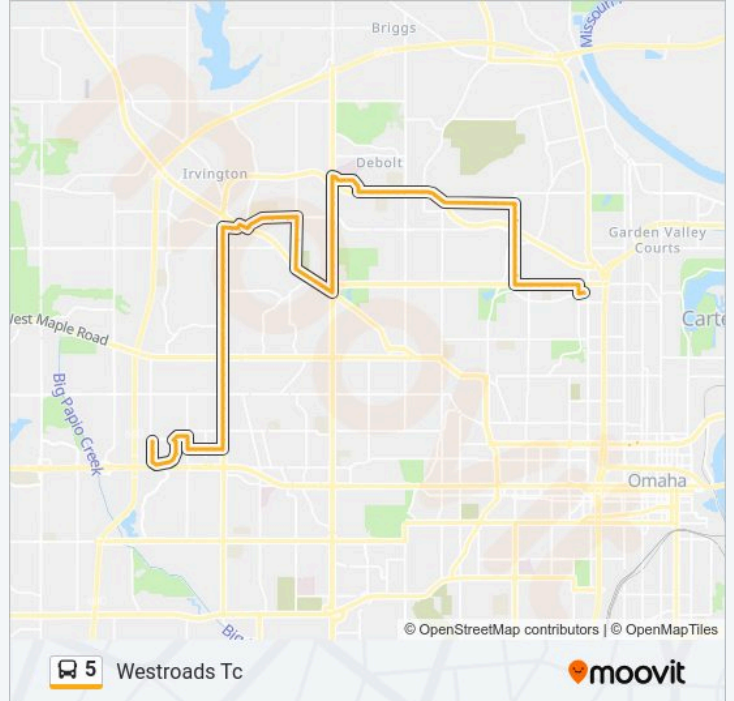

Use the Moovit App to find the closest 5 bus station near you and find out when is the next 5 bus arriving.

Direction: Westroads Tc

89 stops

[VIEW LINE SCHEDULE](#)

- 22 & Cuming St NW
- North Omaha Tc Bay 5
- Ames & 31st Ave NW
- Ames & 33rd NW
- Ames & 34th NE
- Ames & 36th NE
- Ames & 38th NE
- Ames & 40th NE
- Ames & 40th Ave NW
- Ames & 42nd NE
- 42nd & Fowler Ave NE
- 42nd & Grand Ave SE
- 42nd & Browne NE
- 42nd & Fontenelle Blvd SE
- 42nd & Redman Ave SE
- 42nd & Himebaugh Ave SE
- 42nd & Laurel Ave NE
- 42nd & Kansas Ave SE
- 42nd & Curtis Ave SE
- 44th & Curtis Ave NE
- 45th & Curtis Ave NE

5 bus Info

Direction: Westroads Tc

Stops: 89

Trip Duration: 60 min

Line Summary:

46th Ave & Curtis Ave NE
48th & Curtis Ave NE
49th & Curtis Ave NE
49th Ave & Curtis Ave NE
51st & Curtis Ave NE
53rd & Sorensen Pkwy NW
56th & Sorensen Pkwy NW
60th & Sorensen Pkwy NW
62nd Ave & Sorensen Pkwy NE
Roncalli High & Sorensen Pkwy NE
65th & Sorensen Pkwy NE
66th & Sorensen Pkwy NE
Newport Ave & Sorensen Pkwy NE
67th Plz & Newport SE
68th Plz & Newport (Immanuel) NW
Newport Ave & Immanuel Hospital NW
Entrance A & Newport Ave NE
72nd & Redick Plz SW
72nd & Crown Point Center Sb
72nd & Crown Point Ave SW
72nd & Hartman Ave NW
72nd & Marian High Rd NW
72nd & Home Depot Exit SW
72nd & Ames SW
Military Ave & 72nd NW
Military Ave & Keystone Dr NW
Military Ave & Aurora Dr NE
78th & Military Ave NE
78th & Jaynes
78th & Crown Point Ave NW
79th & Crown Point Ave NE
Crown Point & NW High E Entrance NW

Crown Point & NW High W Entrance NE

Crown Point Ave & Wenninghoff Rd NE

Blair High Rd & Military Rd NW

89th & Military Ave NE

90th & Plaza North NW

90th & Fort NW

90th & Browne NW

90th & Larimore Ave NW

90th & Tomahawk Blvd NW

90th & Taylor NW

90th & Sprague NW

90th & Spaulding NW

90th & Maplewood Blvd SW

90th & Bedford Ave NW

90th & Shopping Ctr MB

90th & Maple SW