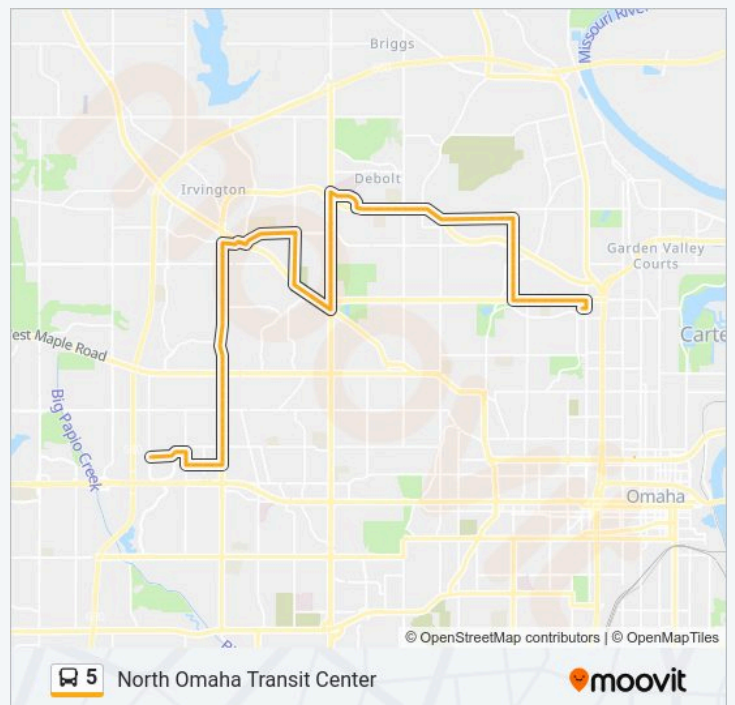

90th & Charles SE

90th & Franklin SE

90th & Decatur NE

90th & Blondo SE

90th & Grant NE

90th & Ohio/Lake SE

90th & Miami SE

90th & Maple SE

90th & Shopping Center Exit SE

90th & Bedford SE

90th & Maplewood Blvd SE

90th & Spaulding SE

90th & Sprague SE

90th & Boyd/Taylor SE

90th & Tomahawk Blvd NE

90th & Larimore Ave SE

5 bus Info

Direction: North Omaha Transit Center

Stops: 82

Trip Duration: 58 min

Line Summary:

90th & Browne NE

90th & Fort NE

90th & Plaza Northt SE

89th & Military Rd SW

Blair High Rd & Military Rd SW

Crown Point & Wenninghoff Rd SW

Crown Point & NW High W Entrance SE

Crown Point & NW High E Entrance SW

79th & Crown Point Ave SW

78th & Crown Point Ave SW