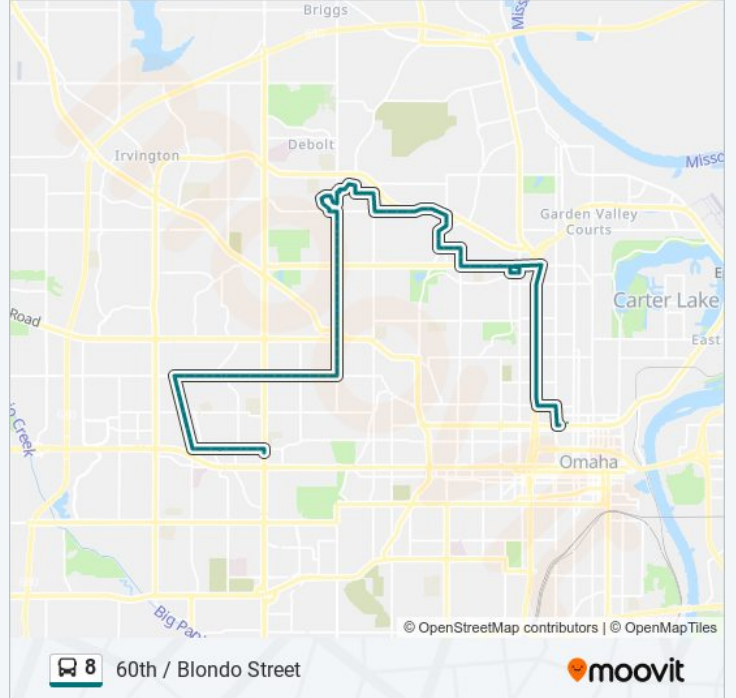

Direction: 72nd & Cass
 85 stops
[VIEW LINE SCHEDULE](#)

- 22 & Cuming St NW
- North Omaha Tc Bay 10
- 31st Ave & Ames Ave NW
- 33rd & Ames Ave NW
- 34th Ave & Ames Ave NE
- 36th & Ames Ave NE
- 38th & Ames Ave NE
- 40th & Ames Ave NE
- 40th & Fowler Ave SE
- 40th & Grand Ave SE
- 41st & Grand Ave NE
- 42nd & Grand Ave NW
- Fontenelle Blvd & Grand Ave NE
- Fontenelle Blvd & Browne SE
- Fontenelle & Fort SE
- 42nd & Fontenelle Blvd NE
- 42nd & Redman Ave NW
- 44th & Redman Ave NW
- Redman Ave & Brickstone Appts. NE
- 46th & Redman Ave NE
- Redman Ave & Sorensen Care Center NE
- 49th & Hartman Ave NW

8 bus Info
Direction: 72nd & Cass
Stops: 85
Trip Duration: 47 min
Line Summary:

50th Ave & Hartman Ave NE
52nd & Hartman Ave NE
52nd & Laurel Ave SE
52nd & Kansas Ave SE
56th & Northampton Blvd NW
Crown Tower & Henninger Dr NE
60th Plz North & 60th (Kansas) NE
Ville De Sante & Laurel Ave NE
Ville De Sante & Stone Plz NE
Ville De Sante Dr NE
61st & Ville De Sante NW
Ville De Sante & Hartman Ave NW
60th & Hartman Ave SW
60th & Ogden NW
60th & Park Lane Dr NW
60th & Browne NW
60th & Grand Ave NW
60th & Fowler Ave NW
60th & Ames Ave NW
60th & Taylor NW
60th & Sprague NW
60th & Spaulding NW
60th & Pratt NW
60th & Birch NW
60th & Catholic Charities NW
60th & NW Radial Hwy NW
60th & Maple NW
60th & Miami NW
60th & Lake NW
60th & Grant NW
60th & Blondo NW
61st & Blondo NE
63rd & Blondo NE

85th & Seward NW

85th & Hamilton NW

85th & Western Ave NW

85th & Iazard NW

85th & Burt NW

85th & Underwood Ave NW

84th & Cass SE

78th & Cass (Old Chicago) SW

60th & Hartman Ave SE

Ville De Sante & Laurel Ave NE

Ville De Sante & Stone Plz NE

Ville De Sante Dr NE

61st & Ville De Sante NW

Ville De Sante & Hartman Ave NW

60th & Laurel NE

60th St & Kansas Ave SE