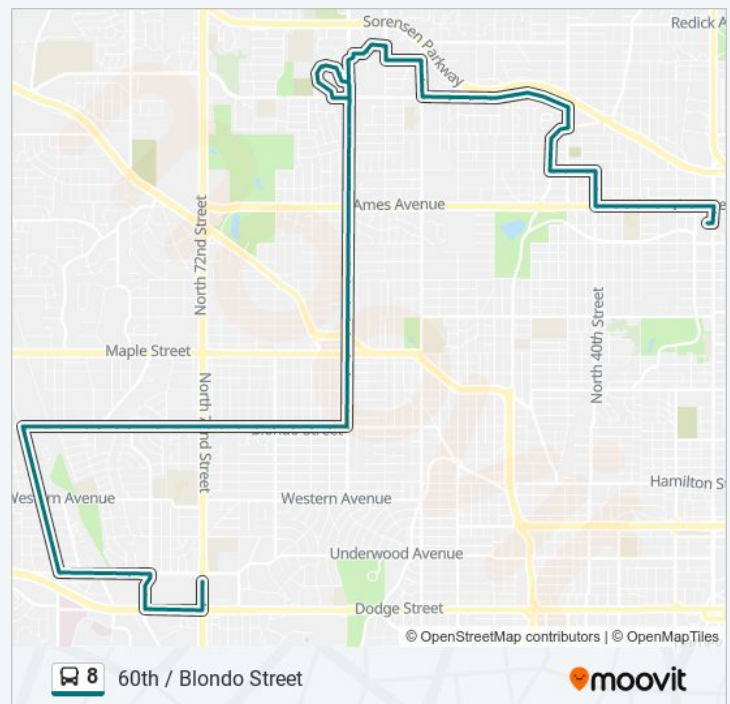

85th & Seward NW

85th & Hamilton NW

85th & Western Ave NW

85th & Iazard NW

85th & Burt NW

85th & Underwood Ave NW

84th & Cass SE

78th & Cass (Old Chicago) SW

Stops: 91

Trip Duration: 47 min

Line Summary:

63rd & Blondo SW

61st & Blondo SW

60th & Blondo SW

60th & Grant SE

60th & Lake SE

60th & Miami SE

60th at Maple SE

60th & NW Radial Hwy NE

60th & Catholic Charities SE

60th & Pinkney SE

60th & Pratt SE

60th & Spaulding SE

60th & Sprague SE

60th & Hartman Ave SE

Ville De Sante & Laurel Ave NE

Ville De Sante & Stone Plz NE

Ville De Sante Dr NE

61st & Ville De Sante NW

Ville De Sante & Hartman Ave NW

60th & Laurel NE

60th St & Kansas Ave SE