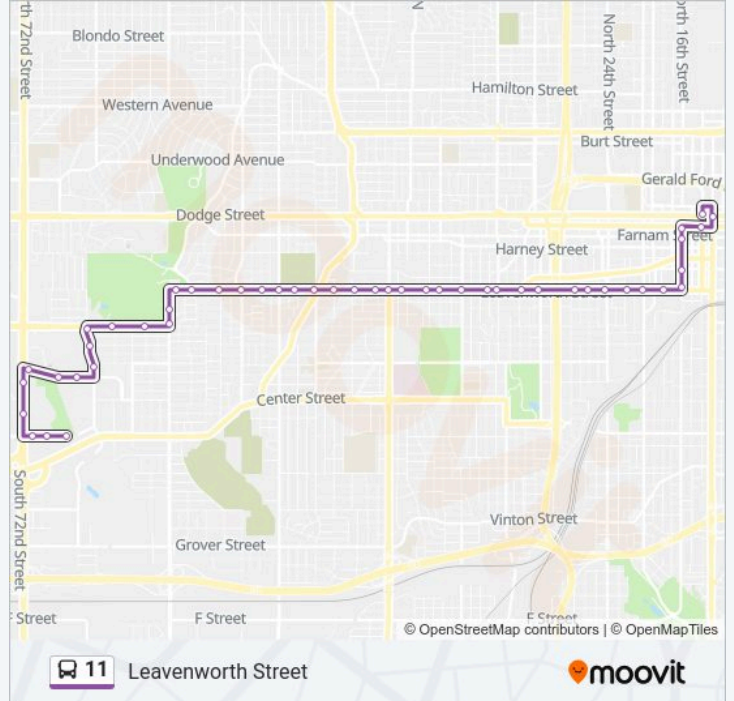

Mercy Rd & 72nd NE

72nd & Cedar SE

72nd & Hickory SE

Pine & 72nd SE

Pine & Aksarben Dr SW

11 Leavenworth Street

11 bus Time Schedule

Downtown Route Timetable:

Stops: 49

Trip Duration: 28 min

Line Summary:

Leavenworth & 20th SW
Leavenworth & 18th SW
16th & Leavenworth NE
16th & Jackson SE
16th & Farnam SE
16th & Douglas SE
Douglas & 13th SW
11th & Dodge SE
22nd & Cuming NE

Direction:

48 stops

[VIEW LINE SCHEDULE](#)

Mercy Rd & 68th NW
Mercy Rd & College Of St. Marys NE
Mercy Rd & 72nd NE
72nd & Cedar SE
72nd & Hickory SE
Pine & 72nd SE
Pine & Aksarben Dr SW
Pine & Scott Tech Center SE
67th & Pine NE
67th St & Uno Scott Campus MB
67th & Pacific SE
Pacific & 64th SW
Pacific & 62nd SW
60th & Pacific NE
60th & Mason NE
Leavenworth & 59th SW
Leavenworth & 57th SW
Leavenworth & 55th SW
Leavenworth & 52nd SW
Leavenworth & 51st SW

11 bus Info

Direction:

Stops: 48

Trip Duration: 26 min

Line Summary:

- Leavenworth & 50th SW
- Leavenworth & 49th SW
- Leavenworth & Saddle Creek SW
- Leavenworth & 46th SW
- Leavenworth & 45th SE
- Leavenworth & 43rd SW
- Leavenworth & 42nd SW
- Leavenworth & 40th SW
- Leavenworth & 38th Ave SW
- Leavenworth & 38th St SW
- Leavenworth & 36th SW
- Leavenworth & 35th SE
- Leavenworth & 33rd SW
- Leavenworth & 31st SE
- Leavenworth & Park Ave SW
- Leavenworth & 27th SE
- Leavenworth & 25th SW
- Leavenworth & 24th SW
- Leavenworth & 22nd SE
- Leavenworth & 20th SW
- Leavenworth & 18th SW
- 16th & Leavenworth NE
- 16th & Jackson SE
- 16th & Farnam SE
- 16th & Douglas SE
- Douglas & 14th SW
- 13th & Dodge SE
- 14th & Dodge NW