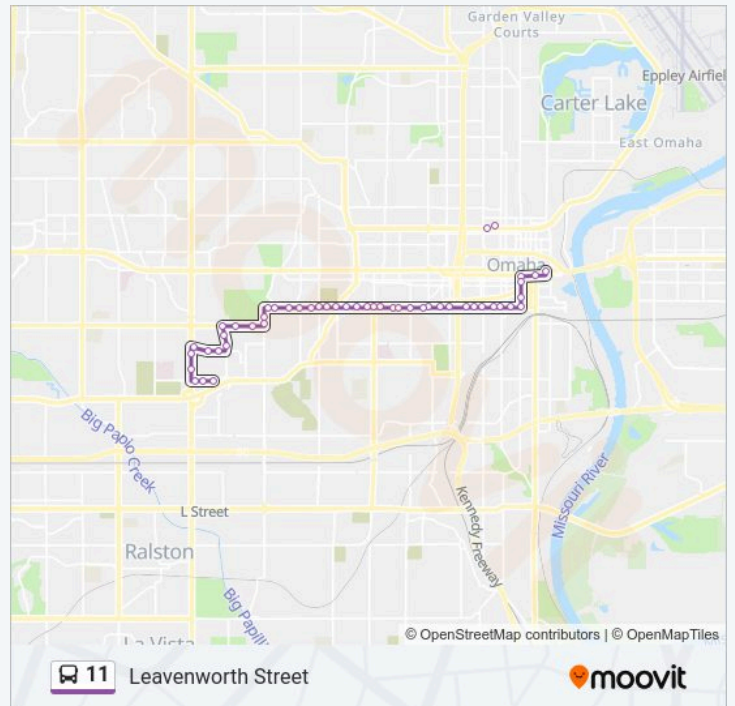

Leavenworth & 45th SE

Leavenworth & 43rd SW

Leavenworth & 42nd SW

Leavenworth & 40th SW

Leavenworth & 38th Ave SW

Leavenworth & 38th St SW

Leavenworth & 36th SW

Leavenworth & 35th SE

Leavenworth & 33rd SW

Leavenworth & 31st SE

Leavenworth & Park Ave SW

Leavenworth & 27th SE

Leavenworth & 25th SW

Leavenworth & 24th SW

Leavenworth & 22nd SE

Direction: Downtown

Stops: 49

Trip Duration: 28 min

Line Summary:

Leavenworth & 20th SW
Leavenworth & 18th SW
16th & Leavenworth NE
16th & Jackson SE
16th & Farnam SE
16th & Douglas SE
Douglas & 13th SW
11th & Dodge SE
22nd & Cuming NE

Direction:

48 stops

[VIEW LINE SCHEDULE](#)

Mercy Rd & 68th NW
Mercy Rd & College Of St. Marys NE
Mercy Rd & 72nd NE
72nd & Cedar SE
72nd & Hickory SE
Pine & 72nd SE
Pine & Aksarben Dr SW
Pine & Scott Tech Center SE
67th & Pine NE
67th St & Uno Scott Campus MB
67th & Pacific SE
Pacific & 64th SW
Pacific & 62nd SW
60th & Pacific NE
60th & Mason NE
Leavenworth & 59th SW
Leavenworth & 57th SW
Leavenworth & 55th SW
Leavenworth & 52nd SW
Leavenworth & 51st SW