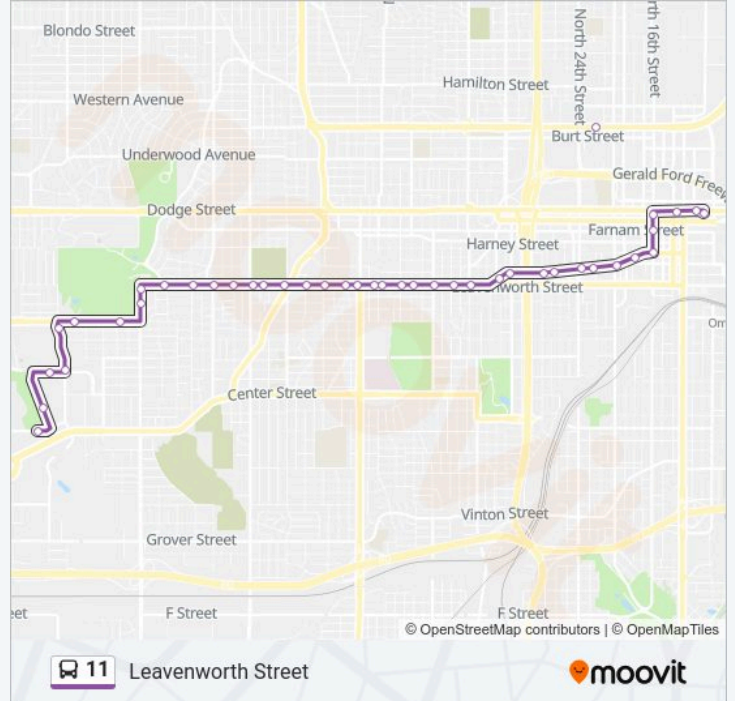

Leavenworth & 57th NE

60th & Leavenworth SW

60th & Mason NW

Pacific & 62nd NE

Pacific & Elmwood Park Dr NW

67th & Pacific SW

67th & Pine NW

Pine & Aksarben Dr NE

Aksarben Dr & Frances NW

Mercy Rd & 68th NW

Direction: Downtown

49 stops

[VIEW LINE SCHEDULE](#)

22 & Cuming St NW

Mercy Rd & 68th NW

Mercy Rd & College Of St. Marys NE

Mercy Rd & 72nd NE

72nd & Cedar SE

72nd & Hickory SE

Pine & 72nd SE

Pine & Aksarben Dr SW

11 Leavenworth Street

11 bus Time Schedule

Downtown Route Timetable:

Stops: 49

Trip Duration: 28 min

Line Summary:

Leavenworth & 20th SW
Leavenworth & 18th SW
16th & Leavenworth NE
16th & Jackson SE
16th & Farnam SE
16th & Douglas SE
Douglas & 13th SW
11th & Dodge SE
22nd & Cuming NE