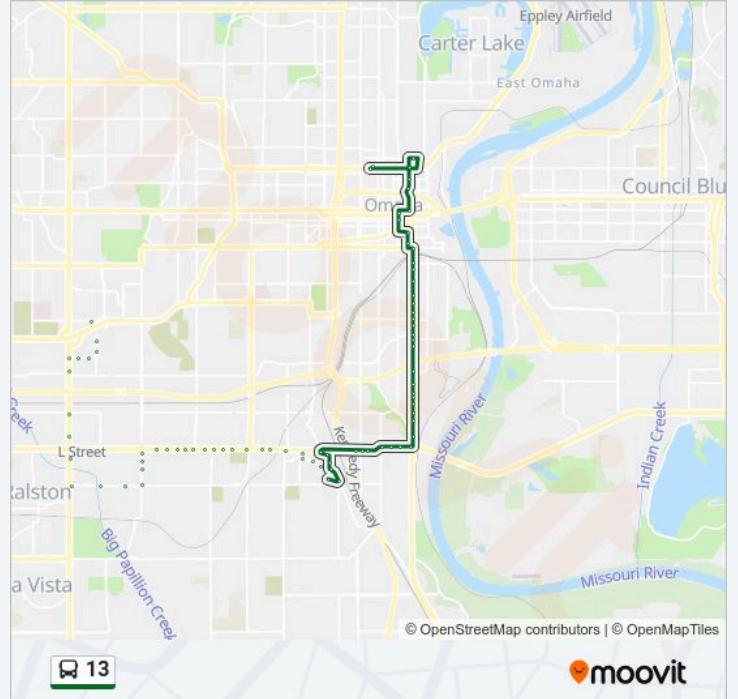

Missouri Ave & 18th NE

Missouri Ave & 20th NE

L St & 23rd NE

L St & 24th NE

L St & 25th NE

30th & L St SW

30th & One World Bldg SW

30th & Stockyards Bldg NW

Babe Gomez Ave & 30th SE

27th & Babe Gomez Ave SW

Metro College Tc Bay 4

Mcc Exit & Babe Gomez Ave SE

Babe Gomez Ave & B. Gomez Cir NW

Babe Gomez Ave & 33rd NE

33rd & L St SE

L St & 36th NE

L St & 39th NE

L St & 40th NE

L St & 42nd NW

L St & 45th NE

L St & 46th Ave NE

L St & 48th NE  
 L St & 49th NE  
 L St & 50th NW  
 L St & 51st NE  
 L St & 52nd NE  
 L St & 54th NW  
 L St & 56th Plz NE  
 60th & L St SW  
 60th & N St NW  
 60th & O St NW  
 60th & Q St NW  
 Q St & Warhorse Casino NE  
 Q St & Keystone Trail NE  
 Q St & 72nd St NE  
 72nd & M St SE  
 72nd & J St SE  
 72nd & F St SE  
 72nd & Grover St NE  
 72nd & Spring SE  
 Spring St & 70th SW  
 Spring St & 68th Ct SE  
 67th & Spring NE  
 67th & Uno Lot SE  
 Mercy Rd & 68th NW  
 22nd & Cuming NE

**Direction: Downtown**

78 stops

[VIEW LINE SCHEDULE](#)

22 & Cuming St NW  
 Mercy Rd & 68th NW  
 Mercy Rd & College Of St. Marys NE  
 72nd & Spring NW

**13 bus Time Schedule**

Downtown Route Timetable: