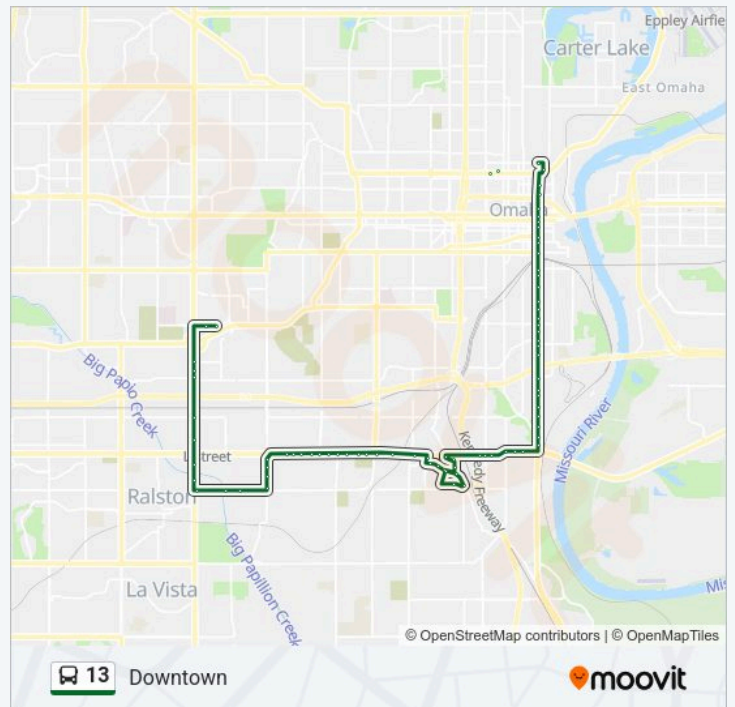

L St & 43rd SW

L St & 42nd SE

L St & 39th SW

L St & 36th SE

33rd St & L SW

Babe Gomez & 33rd SE

Babe Gomez Ave & B. Gomez Cir SW

Babe Gomez Ave & Mcc Exit SW

Babe Gomez Ave & 30th SE

27th & Babe Gomez Ave SW

Saturday

6:07 AM-9:20 PM

Sunday

7:18 AM-8:20 PM

### 13 bus Info

**Direction:** Downtown

**Stops:** 78

**Trip Duration:** 46 min

**Line Summary:**

Metro College Tc Bay 4

Mcc Exit & Babe Gomez Ave SE

30th & Stockyards Bldg SE

30th & One World NE

30th & L St SE

L St & 25th SW

L St & 24th SW

L St & 23rd SW

Missouri Ave & 20th SW

Missouri Ave & 18th SW

Missouri Ave & 16th SW